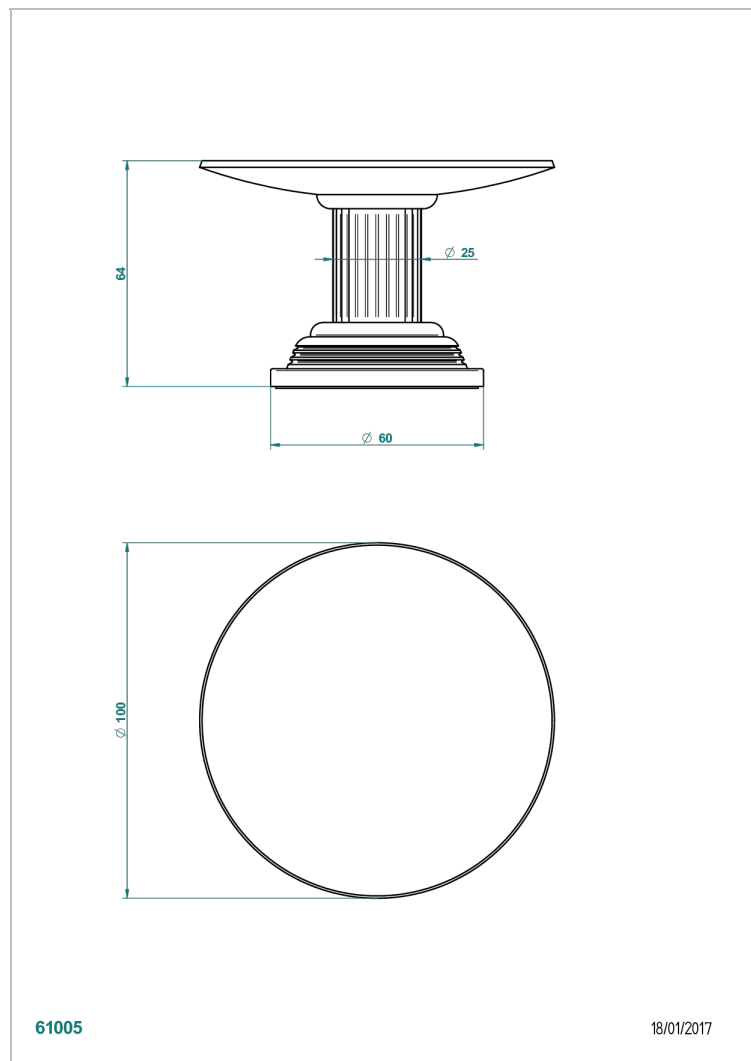

GRAND CENTRAL BLACK ONYX WITH LEVER HANDLES

U9N-544

Soap dish, freestanding , 4" diameter

CHARACTERISTIC

- Grand central Black Onyx with lever handles
- Soap dish, freestanding , 4" diameter

AVAILABLE FINITIONS