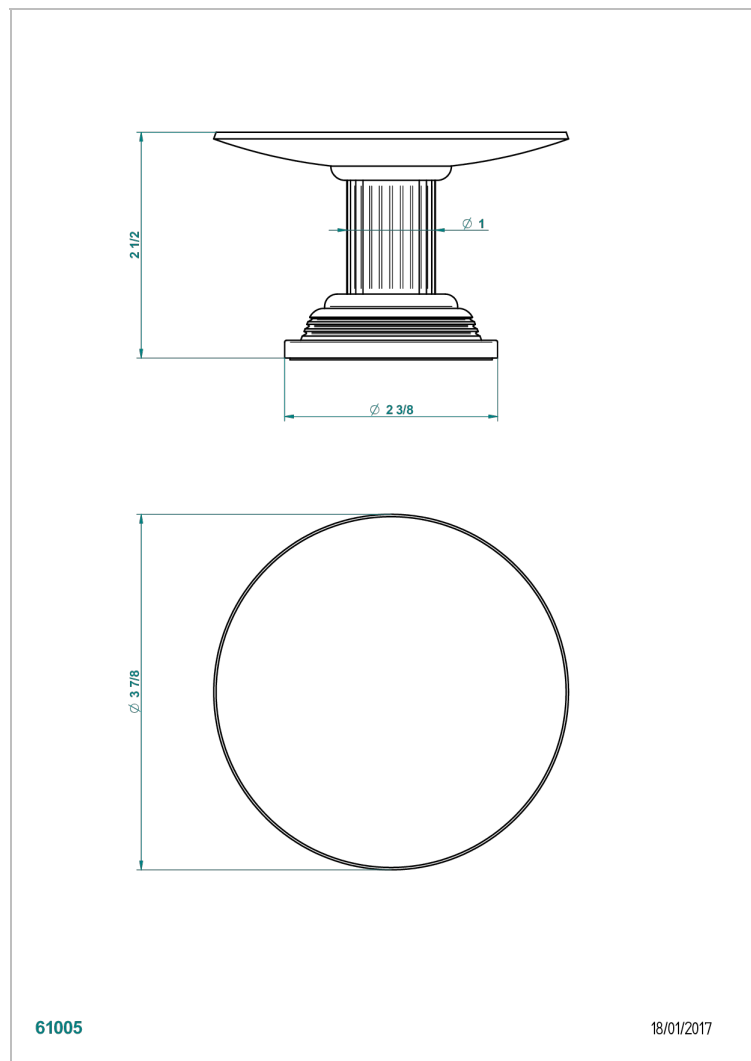

GRAND CENTRAL BLACK ONYX WITH LEVER HANDLES

U9N-544

Soap dish, freestanding , 4" diameter

CHARACTERISTIC

- Grand central Black Onyx with lever handles
- Soap dish, freestanding , 4" diameter

AVAILABLE FINITIONS