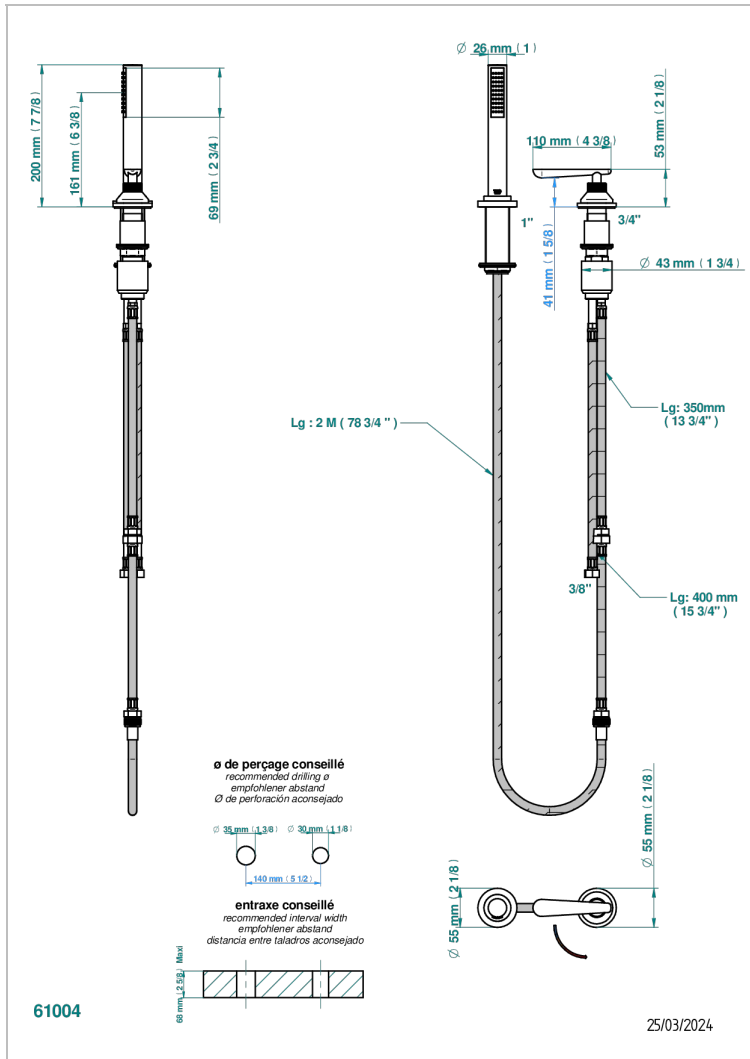

Deck mounted mixer with handshower, progressive cartridge

CHARACTERISTIC

- ACS : 22ACCLY009

TECHNICAL SPECS

- Recommandé : 3 bars (max. 5 bars) - Advised : 43,5 psi (max. 72 psi)
- 8 l/min à 3 bars (2.12 gpm at 43.5 psi)

STANDARDS

AVAILABLE FINITIONS

- Black ceram - D30
- Blush PVD - H62
- Brass color PVD - H49
- Brown bronze color PVD - F33
- Chrome polished - A02
- Gold color PVD - H52

- Gold mat - F07
- Gold polished - F01
- Graphite PVD - H64
- Light coated bronze - D01
- Matt Umber PVD - H67
- Matt blush PVD - H60

- Matt brass color PVD - H50
- Matt brown bronze color PVD - F34
- Matt chrome (American satin) - CO2
- Matt gold color PVD - H53
- Matt graphite PVD - H65
- Matt nickel (American satin) - CO1

- Matt nickel color PVD - H56
- Natural smoked Brass - A13
- Nickel antique / Sovereign - H28
- Nickel color PVD - H55
- Nickel polished - B01
- Soft gold - F30

- Soft matt gold - F31
- Umber PVD - H66