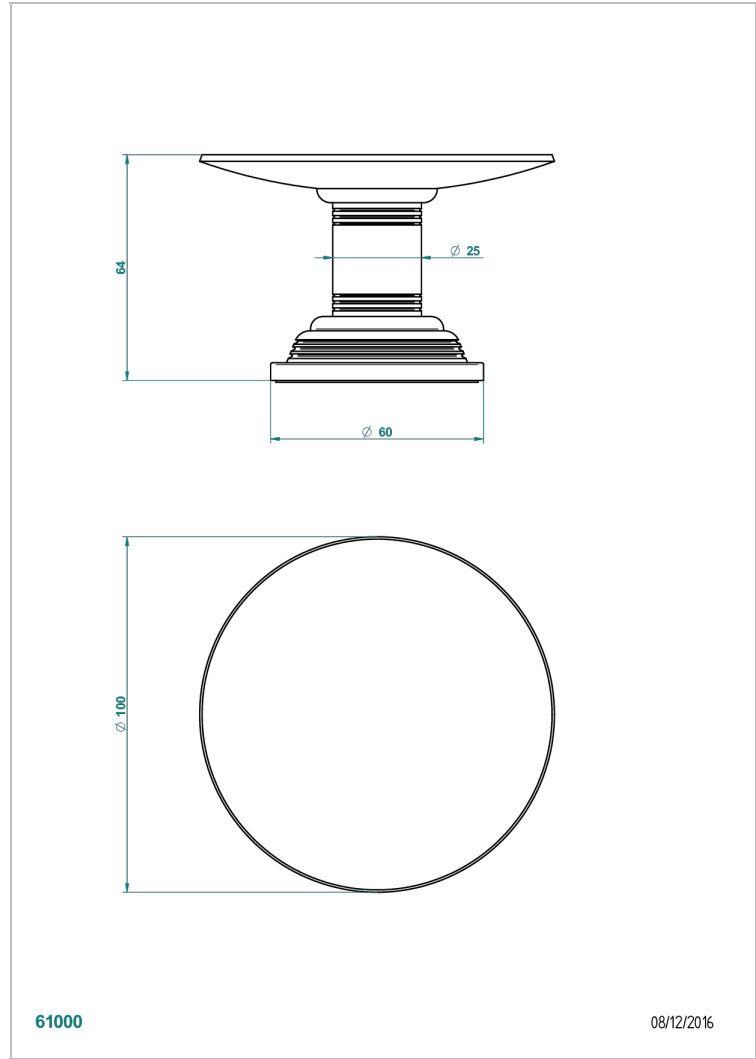

# WEST COAST WITH GUILLOCHE DECOR

U9C-544

Soap dish, freestanding , 4" diameter

THG<sup>®</sup>  
PARIS

## CHARACTERISTIC

- West coast with Guilloché decor
- Soap dish, freestanding , 4" diameter