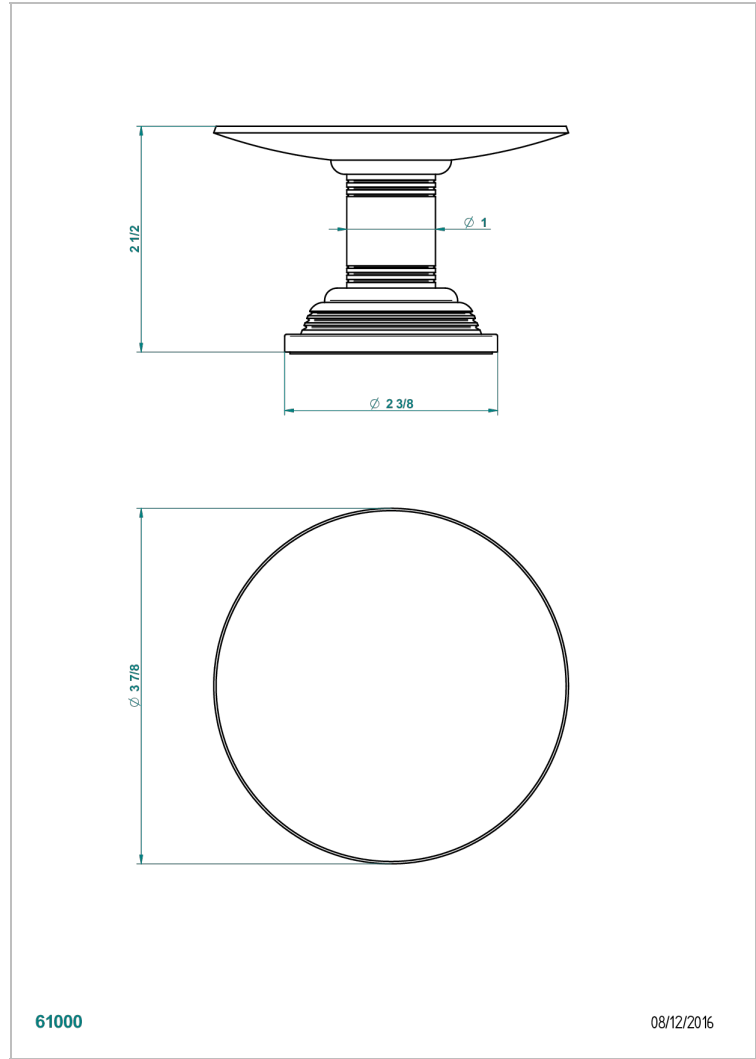

WEST COAST WITH GUILLOCHE DECOR

U9C-544

Soap dish, freestanding , 4" diameter

THG[®]
PARIS

CHARACTERISTIC

- West coast with Guilloché decor
- Soap dish, freestanding , 4" diameter

AVAILABLE FINITIONS

Black ceram - D30
Blush PVD - H62
Brass color PVD - H49
Brown bronze color PVD - F33
Chrome polished - A02
Copper antique matt, coated - H07