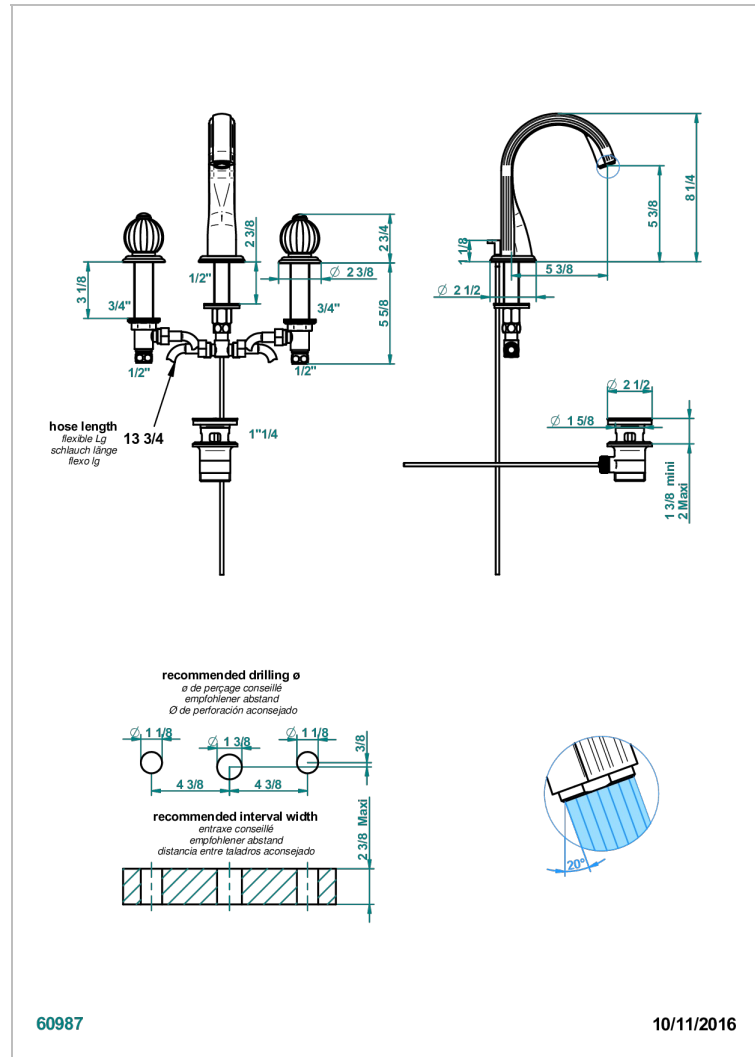

# MANDARINE CLEAR CRYSTAL

U1D-151M/W

Rim mounted 3-hole basin mixer with waste for marble - WRAS approved

## CHARACTERISTIC

- WRAS : 1909342