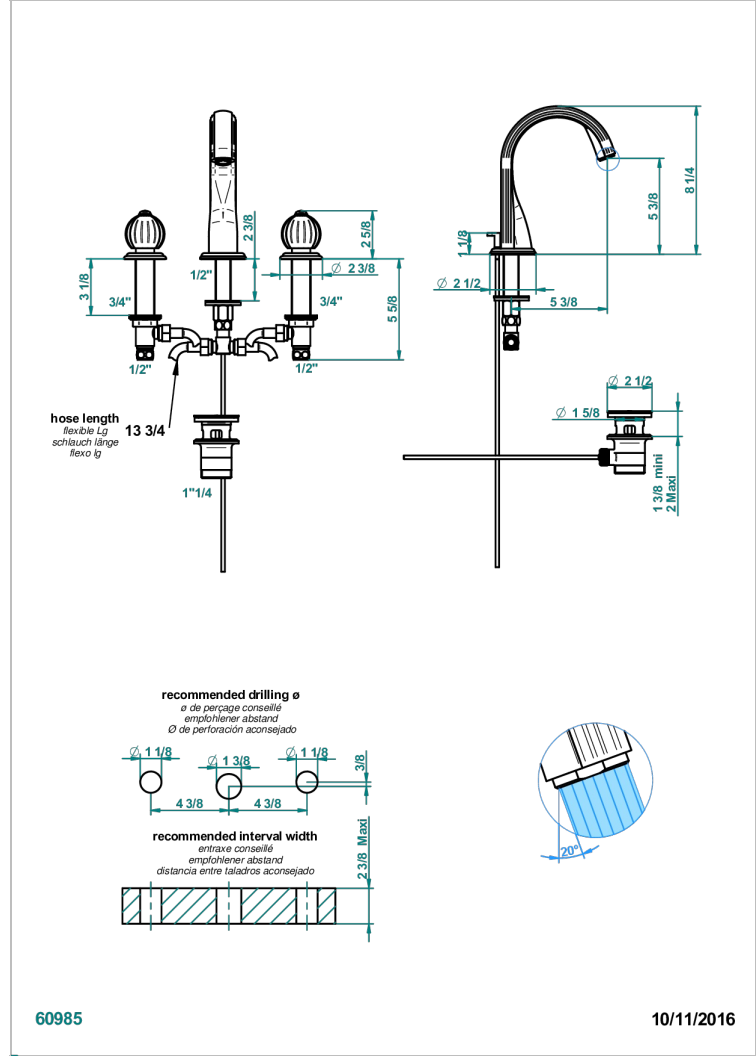

MANDARINE METAL

U1A-151M/W

Rim mounted 3-hole basin mixer with waste for marble - WRAS approved

CHARACTERISTIC

- WRAS : 1909342

STANDARDS

AVAILABLE FINITIONS

Antique nickel - H28
Black ceram - D30
Blush PVD - H62
Brass color PVD - H49
Brown bronze color PVD - F33
Gold color PVD - H52

Nickel color PVD - H55
Polished chrome (color finish) - A02
Polished chrome / Polished gold (color finish) - G02
Polished gold (color finish) - F01
Polished nickel - B01
Soft gold - F30

Soft matt gold - F31
Umber PVD - H66
Varnished matt antique red copper (color finish) - H07