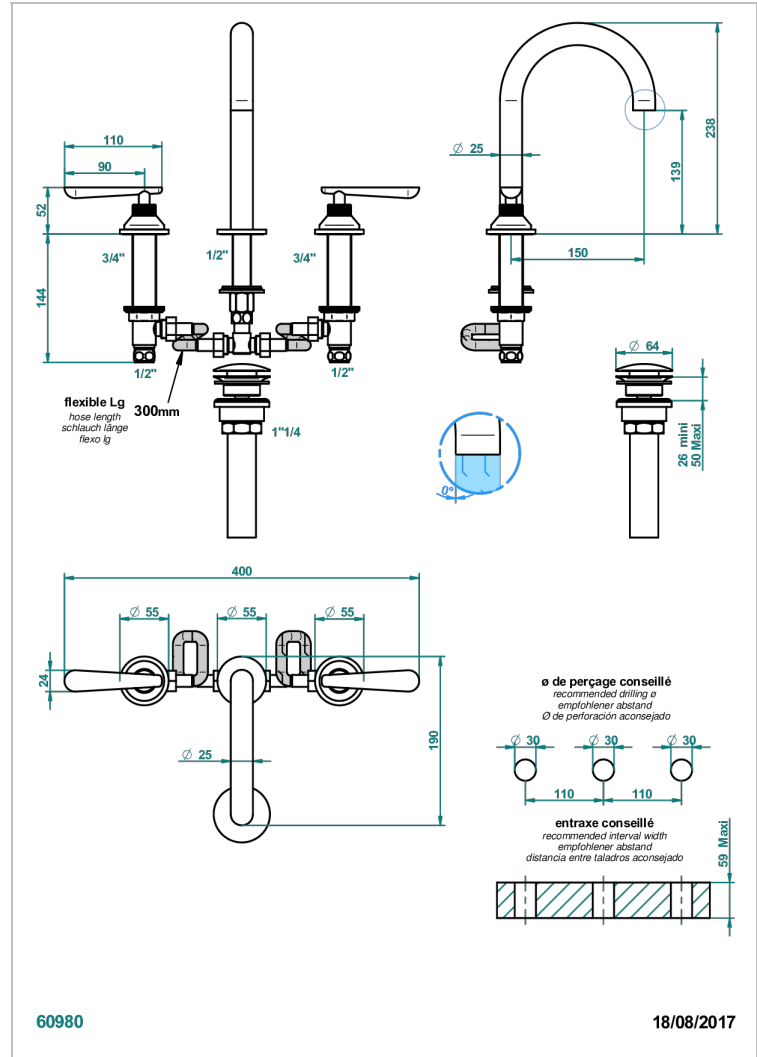

Rim mounted 3-hole basin mixer with waste for marble, high spout

CARACTERÍSTICAS

- Dean
- Rim mounted 3-hole basin mixer with waste for marble, high spout

ACABADOS DISPONIBLES

Bronce claro - D01
Cerámica negra mate - D30
Cromo - A02
Cromo mate - C02
Dorado - F01
Dorado mate - F07