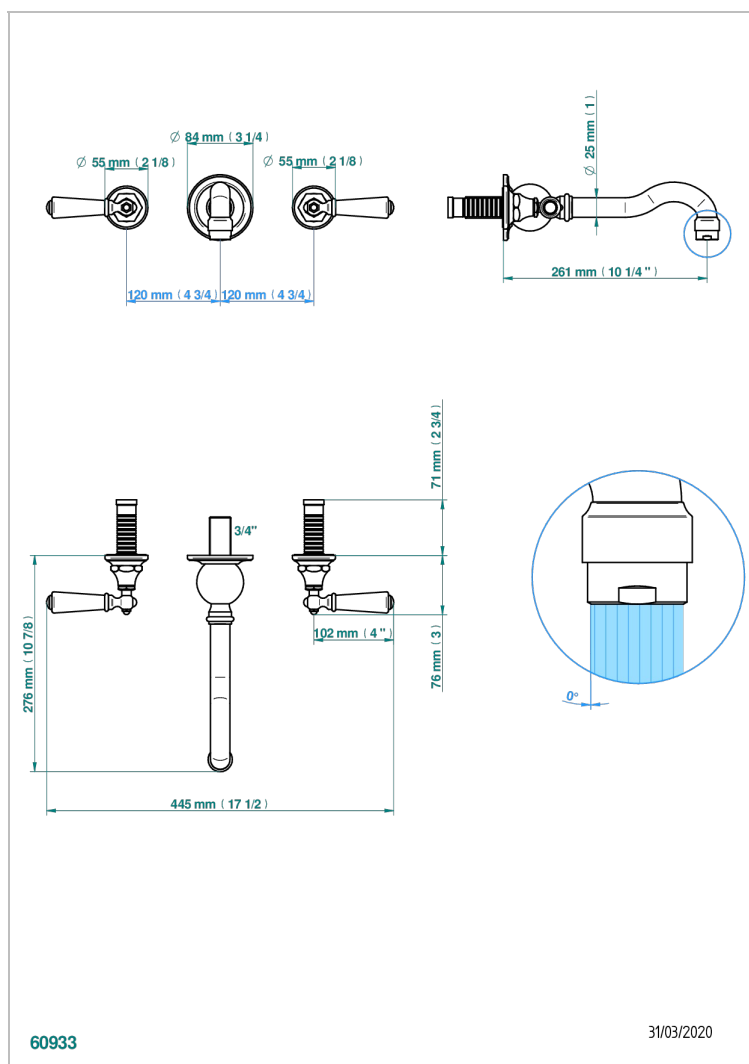

1900 WITH SMOOTH METAL LEVER HANDLES

G3M-40GBUS

Trim for wall mounted 3-hole lavatory set only

CHARACTERISTIC

- 1900 with smooth metal lever handles
- Trim for wall mounted 3-hole lavatory set only

RELATED SKU'S

- Ref. G00-40AM/US Rough parts for wall set (one counter clockwise and one clockwise cartridges)

AVAILABLE FINITIONS

Black ceram - D30

Blush PVD - H62

Brass color PVD - H49

Brown bronze color PVD - F33

Chrome polished - A02