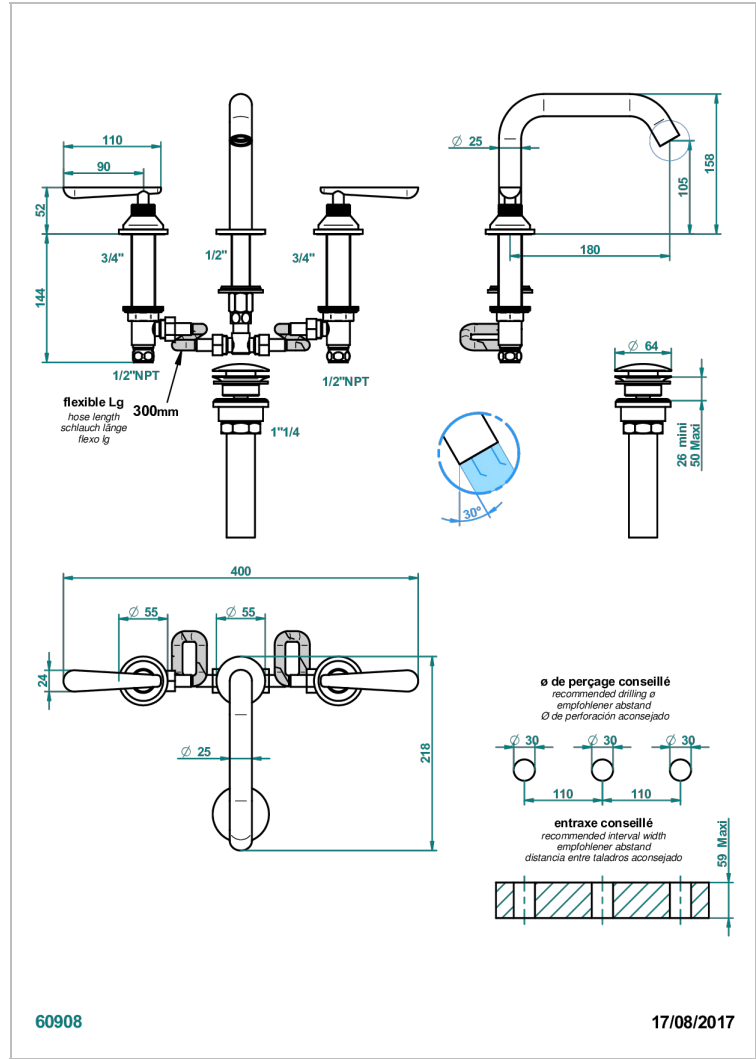

Rim mounted 3-hole basin mixer with waste for marble

CARACTERÍSTICAS

- Dean
- Rim mounted 3-hole basin mixer with waste for marble

ACABADOS DISPONIBLES

Bronce claro - D01
Cerámica negra mate - D30
Cromo - A02
Cromo mate - C02
Dorado - F01
Dorado mate - F07