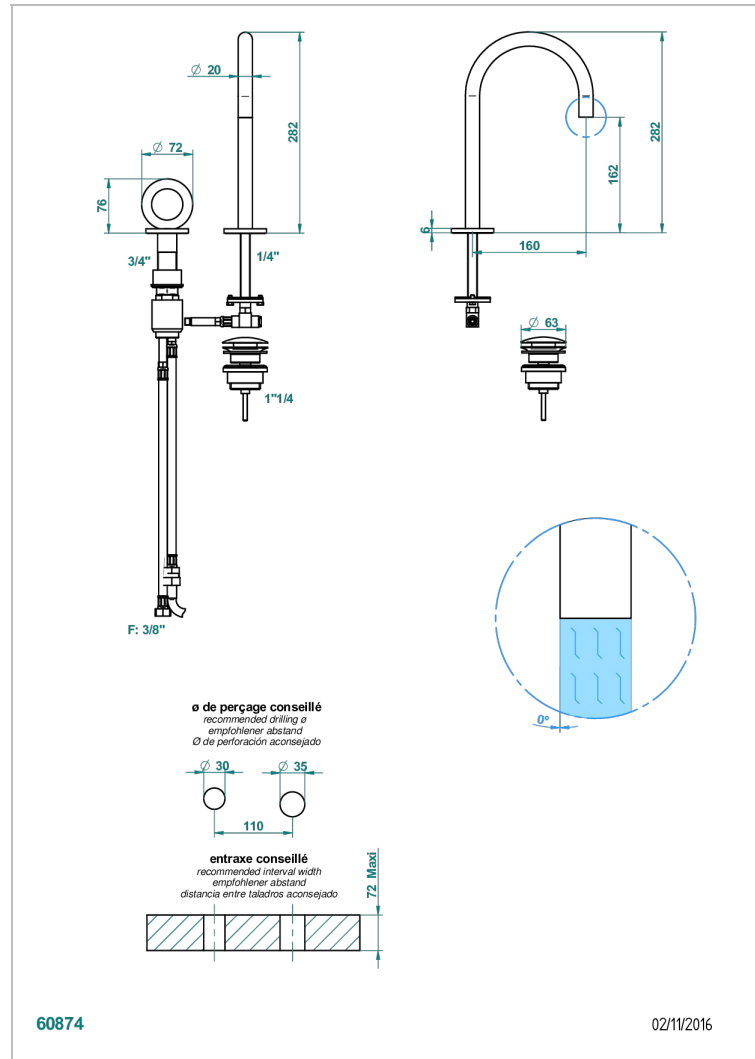

COLLECTION "O"

G4P-6590

2-hole basin mixer with spout and mixer, with waste

CARACTERÍSTICAS

- Collection "O"
- 2-hole basin mixer with spout and mixer, with waste

ACABADOS DISPONIBLES

Bronce claro - D01
Cerámica negra mate - D30
Cobre viejo mate - H07
Cromo - A02
Cromo / dorado - G02
Cromo mate - C02