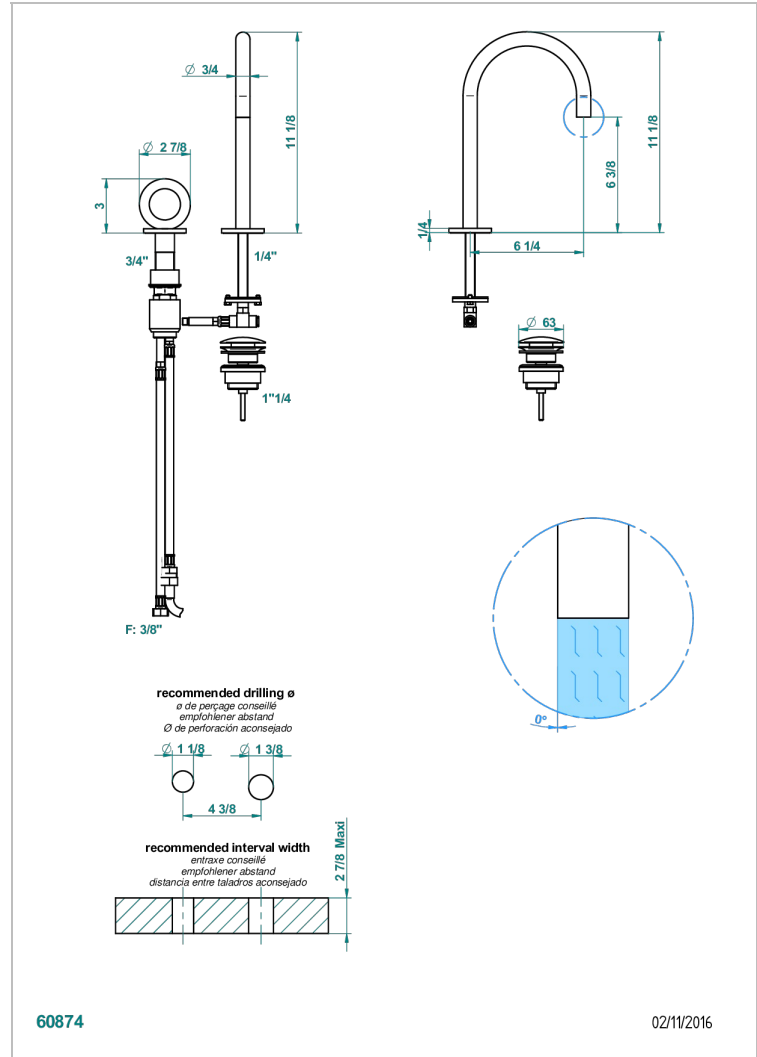

COLLECTION "O"

G4P-6590

2-hole basin mixer with spout and mixer, with waste

THG[®]
PARIS

CARACTERÍSTICAS

- Collection "O"
- 2-hole basin mixer with spout and mixer, with waste

ACABADOS DISPONIBLES

Bronce claro - D01
Cerámica negra mate - D30
Cobre viejo mate - H07
Cromo - A02
Cromo / dorado - G02
Cromo mate - C02

Dorado - F01
Dorado mate - F07
Dorado pálido - F30
Dorado pálido mate (sin barniz) - F31
Níquel - B01
Níquel mate - C01

Níquel viejo - H28
Pvd blush - H62
Pvd blush mate - H60
Pvd color latón - H49
Pvd color latón mate - H50
Pvd color níquel - H55