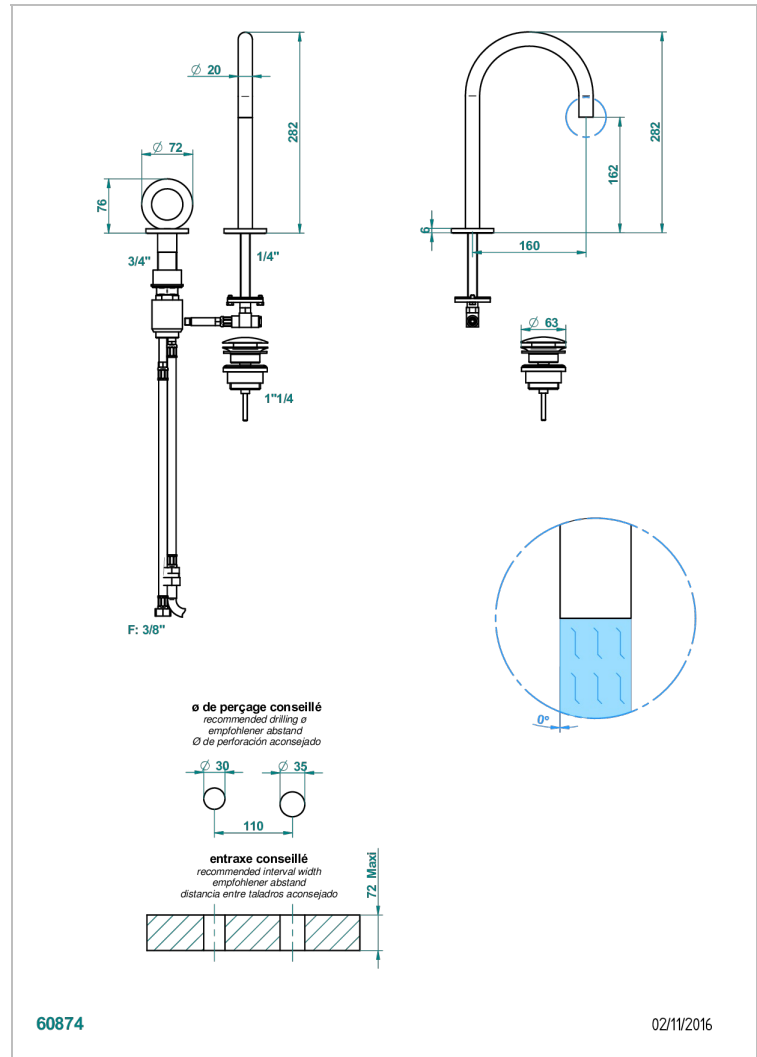

# COLLECTION "O"

G4P-6590

2-hole basin mixer with spout and mixer, with waste

THG<sup>®</sup>  
PARIS

## CARACTERÍSTICAS

- Collection "O"
- 2-hole basin mixer with spout and mixer, with waste