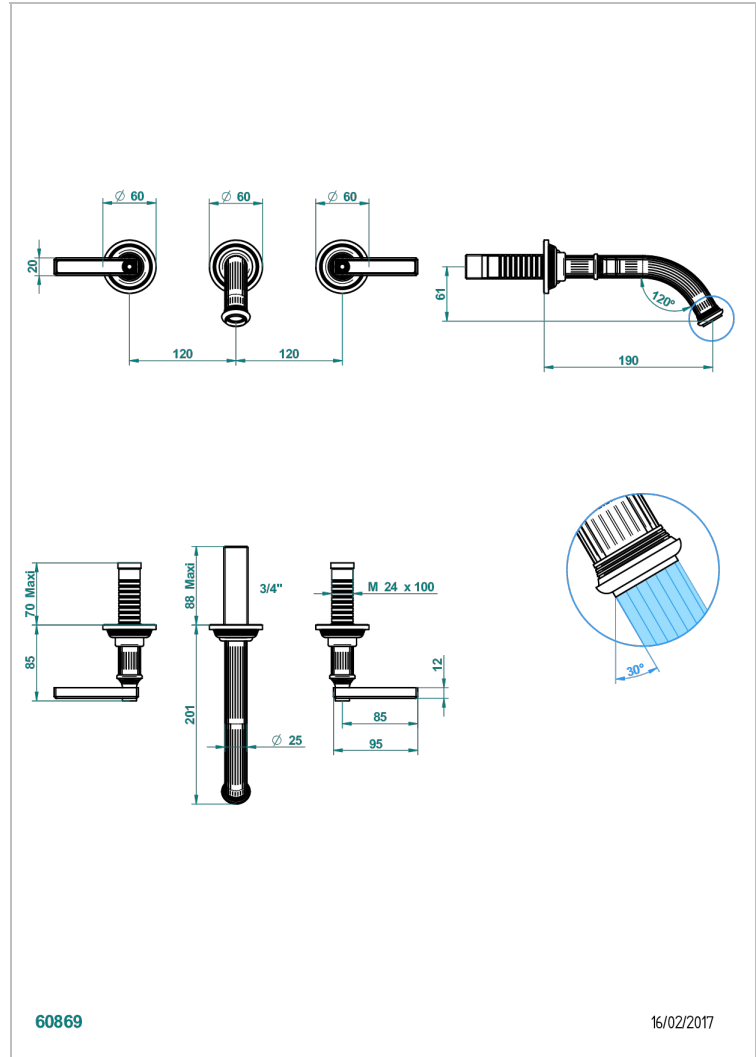

GRAND CENTRAL WHITE ONYX WITH LEVER HANDLES

U9S-40GBUS

Trim for wall mounted 3-hole lavatory set only

60869

16/02/2017

CHARACTERISTIC

- Grand central White Onyx with lever handles
- Trim for wall mounted 3-hole lavatory set only

RELATED SKU'S

- Ref. G00-40AM/US Rough parts for wall set (one counter clockwise and one clockwise cartridges)

AVAILABLE FINITIONS

Black ceram - D30
Blush PVD - H62
Brass color PVD - H49
Brown bronze color PVD - F33
Chrome polished - A02
Copper antique matt, coated - H07

Matt nickel (American satin) - C01
Matt nickel color PVD - H56
Natural smoked Brass - A13
Nickel antique / Sovereign - H28
Nickel color PVD - H55
Nickel polished - B01

Soft gold - F30
Soft matt gold - F31
Umber PVD - H66