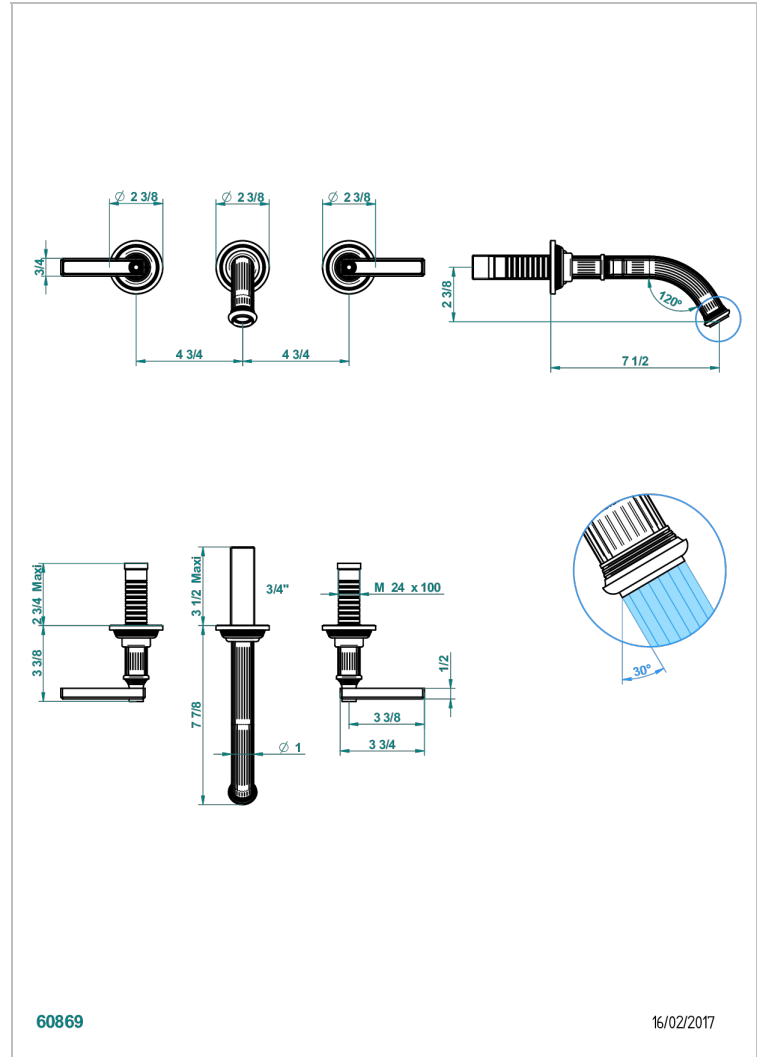

GRAND CENTRAL WHITE ONYX WITH LEVER HANDLES

U9S-40GBUS

Trim for wall mounted 3-hole lavatory set only

60869

16/02/2017

CHARACTERISTIC

- Grand central White Onyx with lever handles
- Trim for wall mounted 3-hole lavatory set only

RELATED SKU'S

- Ref. G00-40AM/US Rough parts for wall set (one counter clockwise and one clockwise cartridges)

AVAILABLE FINITIONS

Black ceram - D30
Blush PVD - H62
Brass color PVD - H49
Brown bronze color PVD - F33
Chrome polished - A02
Copper antique matt, coated - H07