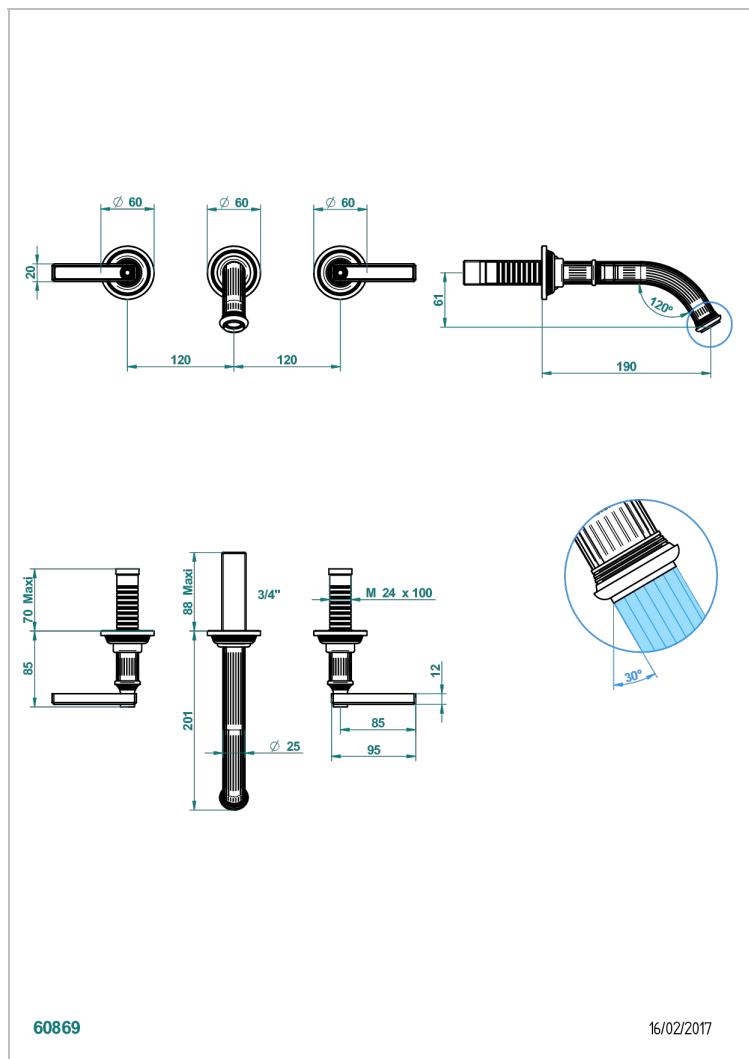

GRAND CENTRAL WHITE ONYX WITH LEVER HANDLES

U9S-40GB

Trim only for wall mounted 3-hole basin mixer

60869

16/02/2017

CHARACTERISTIC

- Grand central White Onyx with lever handles
- Trim only for wall mounted 3-hole basin mixer

RELATED SKU'S

- Ref. G00-40AC Rough parts for wall mounted 3 hole mixer, cross handle version
- Ref. G00-40AM Rough parts for wall mounted 3 hole mixer, lever handle version

AVAILABLE FINITIONS

Antique nickel - H28
Black ceram - D30
Blush PVD - H62
Brass color PVD - H49
Brown bronze color PVD - F33
Gold color PVD - H52