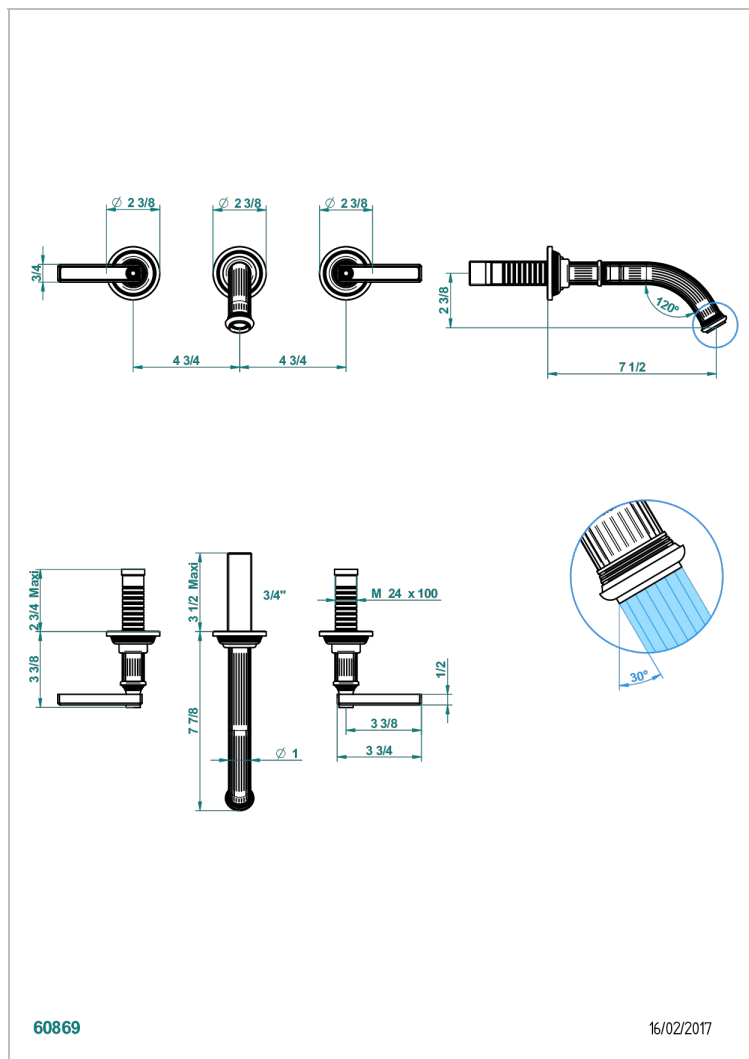

GRAND CENTRAL WHITE ONYX WITH LEVER HANDLES

U9S-40GB

Trim only for wall mounted 3-hole basin mixer

60869

16/02/2017

CHARACTERISTIC

- Grand central White Onyx with lever handles
- Trim only for wall mounted 3-hole basin mixer

RELATED SKU'S

- Ref. G00-40AC Rough parts for wall mounted 3 hole mixer, cross handle version
- Ref. G00-40AM Rough parts for wall mounted 3 hole mixer, lever handle version

AVAILABLE FINITIONS

Antique nickel - H28
Black ceram - D30
Blush PVD - H62
Brass color PVD - H49
Brown bronze color PVD - F33
Gold color PVD - H52