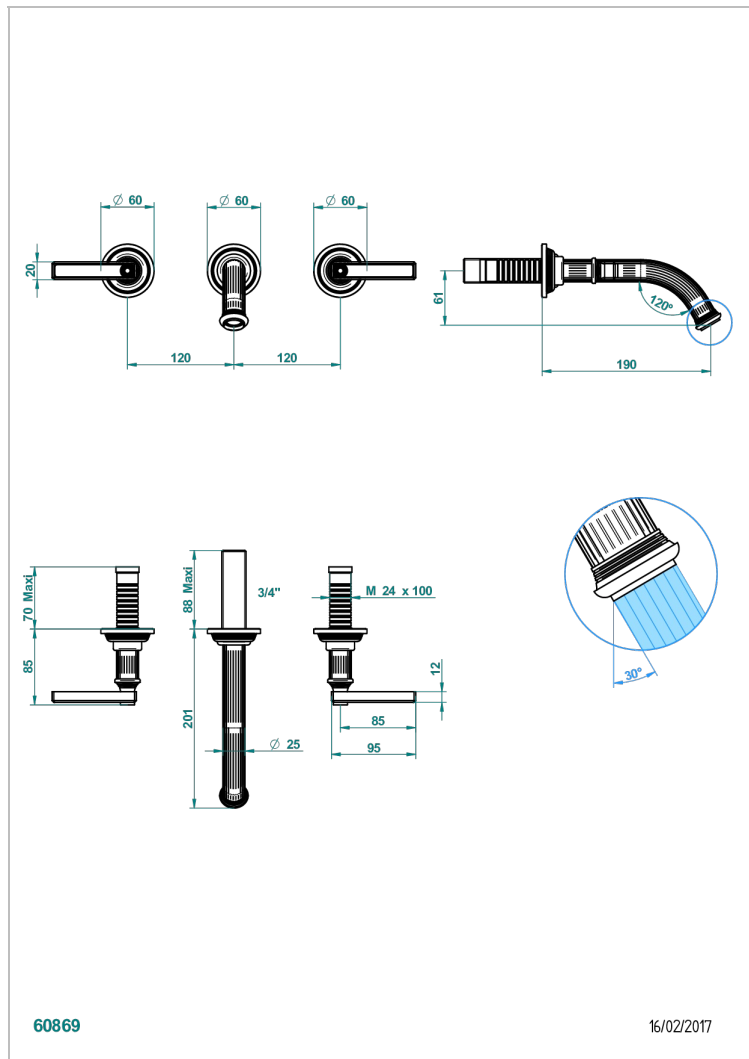

GRAND CENTRAL WHITE ONYX WITH LEVER HANDLES

U9S-40GB

Trim only for wall mounted 3-hole basin mixer

60869

16/02/2017

CHARACTERISTIC

- Grand central White Onyx with lever handles
- Trim only for wall mounted 3-hole basin mixer

RELATED SKU'S

- Ref. G00-40AC Rough parts for wall mounted 3 hole mixer, cross handle version
- Ref. G00-40AM Rough parts for wall mounted 3 hole mixer, lever handle version

AVAILABLE FINITIONS

Antique nickel - H28
Black ceram - D30
Blush PVD - H62
Brass color PVD - H49
Brown bronze color PVD - F33
Gold color PVD - H52