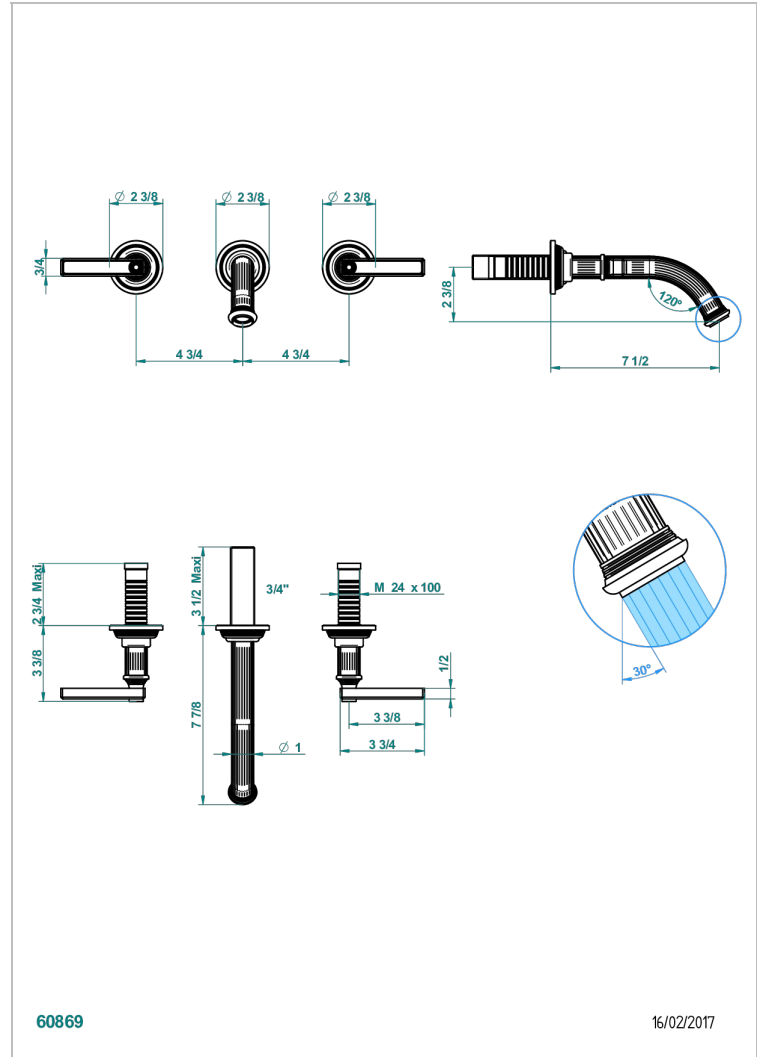

GRAND CENTRAL WHITE ONYX WITH LEVER HANDLES

U9S-40GB

Trim only for wall mounted 3-hole basin mixer

60869

16/02/2017

CHARACTERISTIC

- Grand central White Onyx with lever handles
- Trim only for wall mounted 3-hole basin mixer

RELATED SKU'S

- Ref. G00-40AC Rough parts for wall mounted 3 hole mixer, cross handle version
- Ref. G00-40AM Rough parts for wall mounted 3 hole mixer, lever handle version

AVAILABLE FINITIONS

Antique nickel - H28
Black ceram - D30
Blush PVD - H62
Brass color PVD - H49
Brown bronze color PVD - F33
Gold color PVD - H52