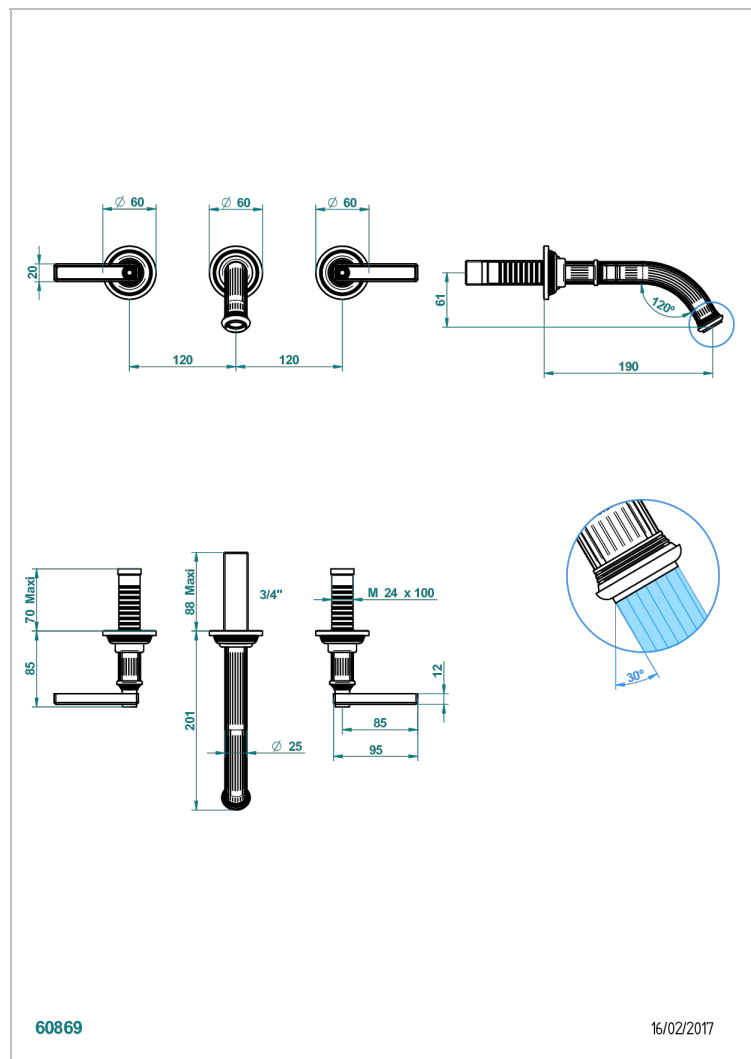

GRAND CENTRAL WHITE ONYX WITH LEVER HANDLES

U9S-40GB

Trim only for wall mounted 3-hole basin mixer

60869

16/02/2017

CHARACTERISTIC

- Grand central White Onyx with lever handles
- Trim only for wall mounted 3-hole basin mixer

RELATED SKU'S

- Ref. G00-40AC Rough parts for wall mounted 3 hole mixer, cross handle version
- Ref. G00-40AM Rough parts for wall mounted 3 hole mixer, lever handle version

AVAILABLE FINITIONS

Antique nickel - H28
Black ceram - D30
Blush PVD - H62
Brass color PVD - H49
Brown bronze color PVD - F33
Gold color PVD - H52