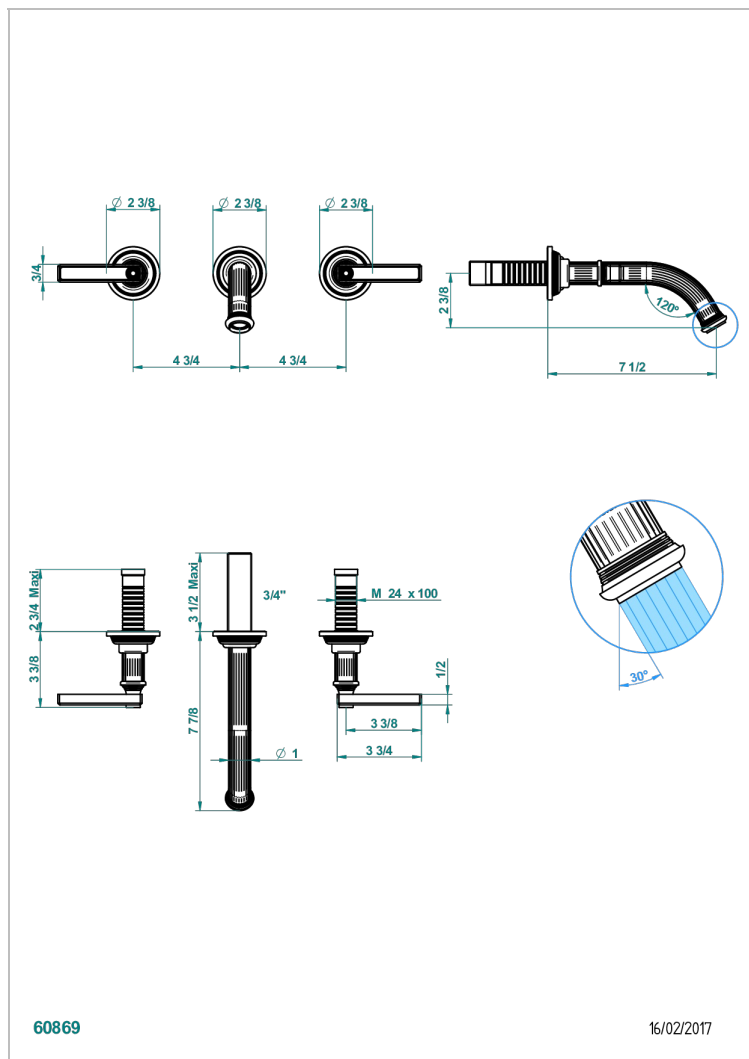

# GRAND CENTRAL WHITE ONYX WITH LEVER HANDLES

U9S-40GB

Trim only for wall mounted 3-hole basin mixer

60869

16/02/2017

## CHARACTERISTIC

- Grand central White Onyx with lever handles
- Trim only for wall mounted 3-hole basin mixer

## RELATED SKU'S

- Ref. G00-40AC Rough parts for wall mounted 3 hole mixer, cross handle version
- Ref. G00-40AM Rough parts for wall mounted 3 hole mixer, lever handle version

## AVAILABLE FINITIONS

Antique nickel - H28  
Black ceram - D30  
Blush PVD - H62  
Brass color PVD - H49  
Brown bronze color PVD - F33  
Gold color PVD - H52

Graphite PVD - H64  
Lacquered light bronze - D01  
Matt Umber PVD - H67  
Matt blush PVD - H60  
Matt brass color PVD - H50  
Matt brown bronze color PVD - F34