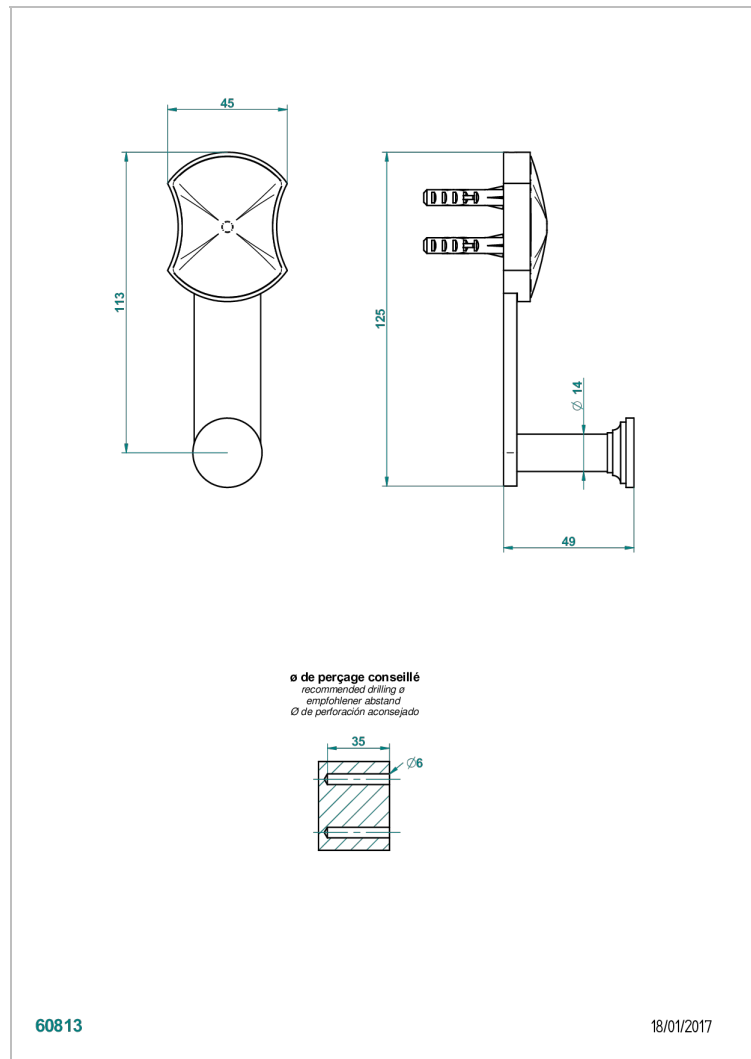

INFINI WHITE PORCELAIN WITH GOLD DECOR

U2F-517

Single robe hook

CHARACTERISTIC

- Infini White Porcelain with Gold decor
- Single robe hook

AVAILABLE FINITIONS

Antique nickel - H28
Black ceram - D30
Blush PVD - H62
Brass color PVD - H49
Brown bronze color PVD - F33
Gold color PVD - H52