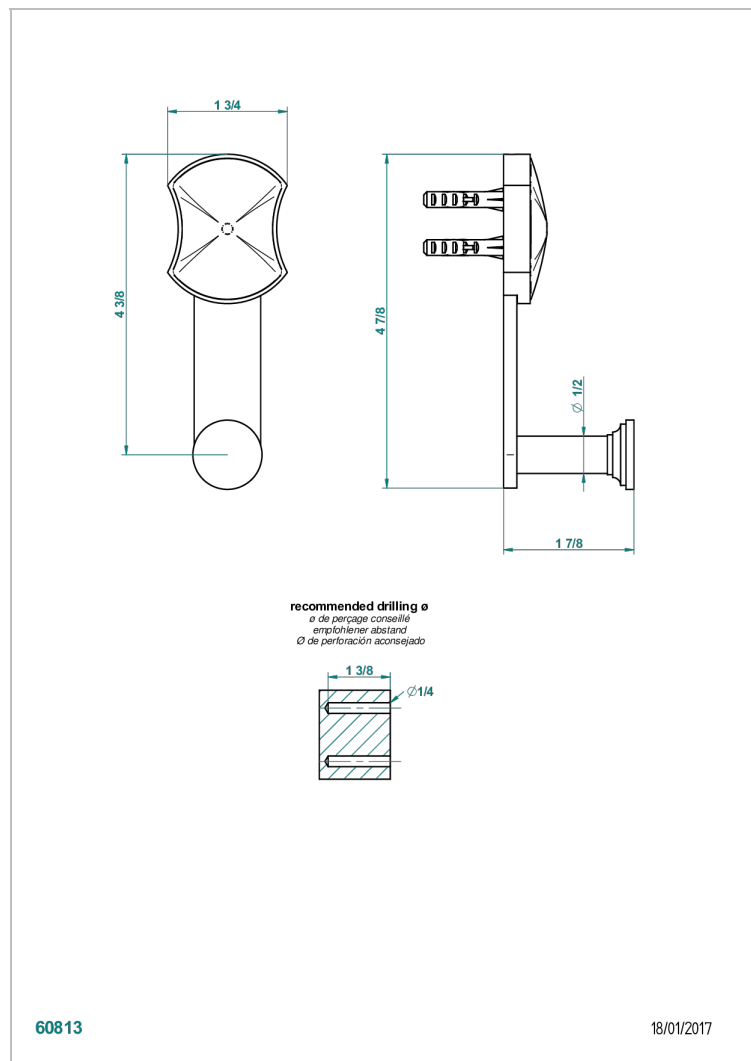

INFINI WHITE PORCELAIN WITH GOLD DECOR

U2F-517

Single robe hook

60813

18/01/2017

CHARACTERISTIC

- Infini White Porcelain with Gold decor
- Single robe hook

AVAILABLE FINITIONS