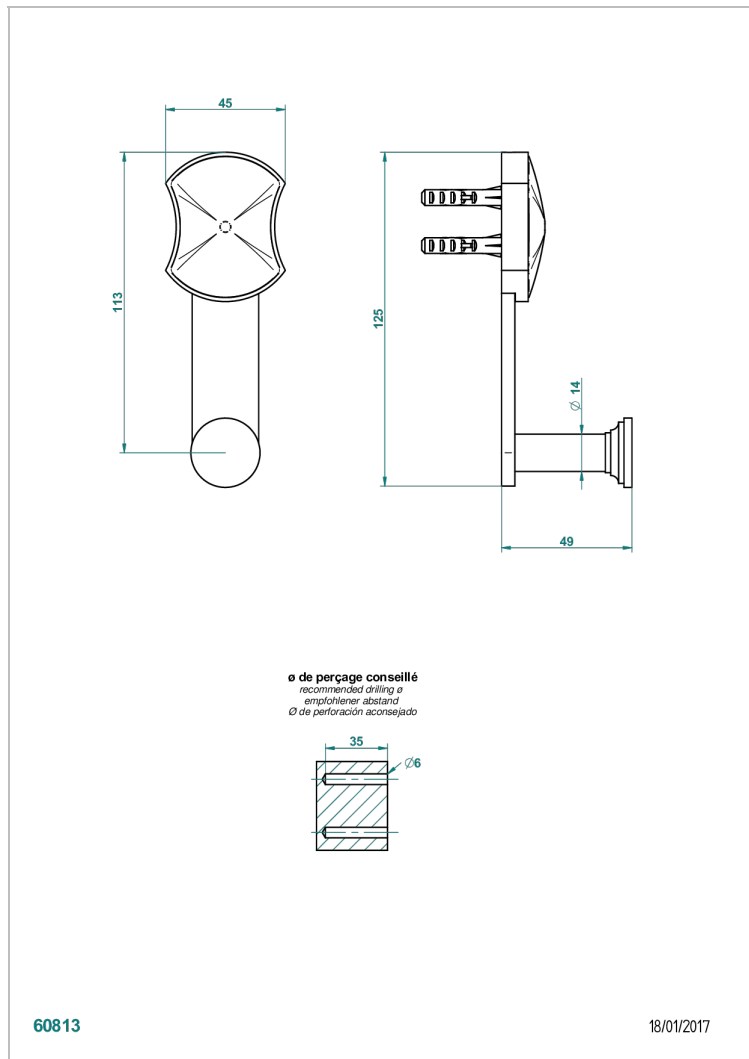

INFINI WHITE PORCELAIN WITH GOLD DECOR

U2F-517

浴衣钩

特色

- Infini White Porcelain with Gold decor
- 浴衣钩

可选饰面

Black ceram - D30
Blush PVD - H62
Graphite PVD - H64
Matt Umber PVD - H67
Matt blush PVD - H60
Matt graphite PVD - H65