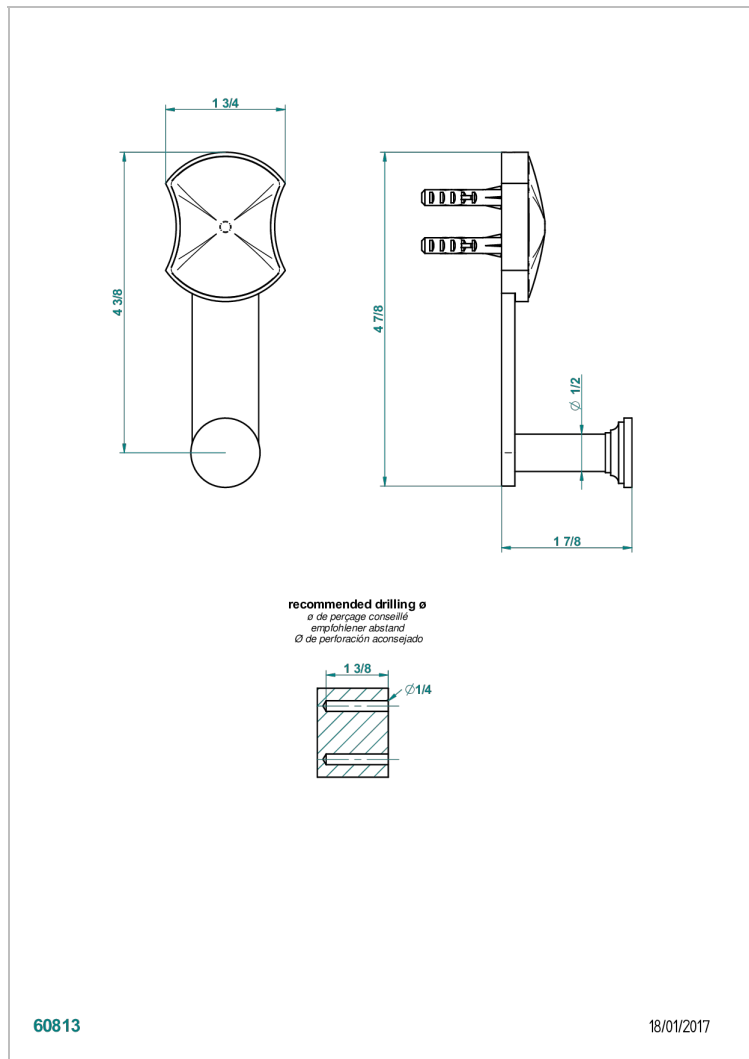

INFINI WHITE PORCELAIN WITH GOLD DECOR

U2F-517

浴衣钩

特色

- Infini White Porcelain with Gold decor
- 浴衣钩

可选饰面

Black ceram - D30
 Blush PVD - H62
 Graphite PVD - H64
 Matt Umber PVD - H67
 Matt blush PVD - H60
 Matt graphite PVD - H65