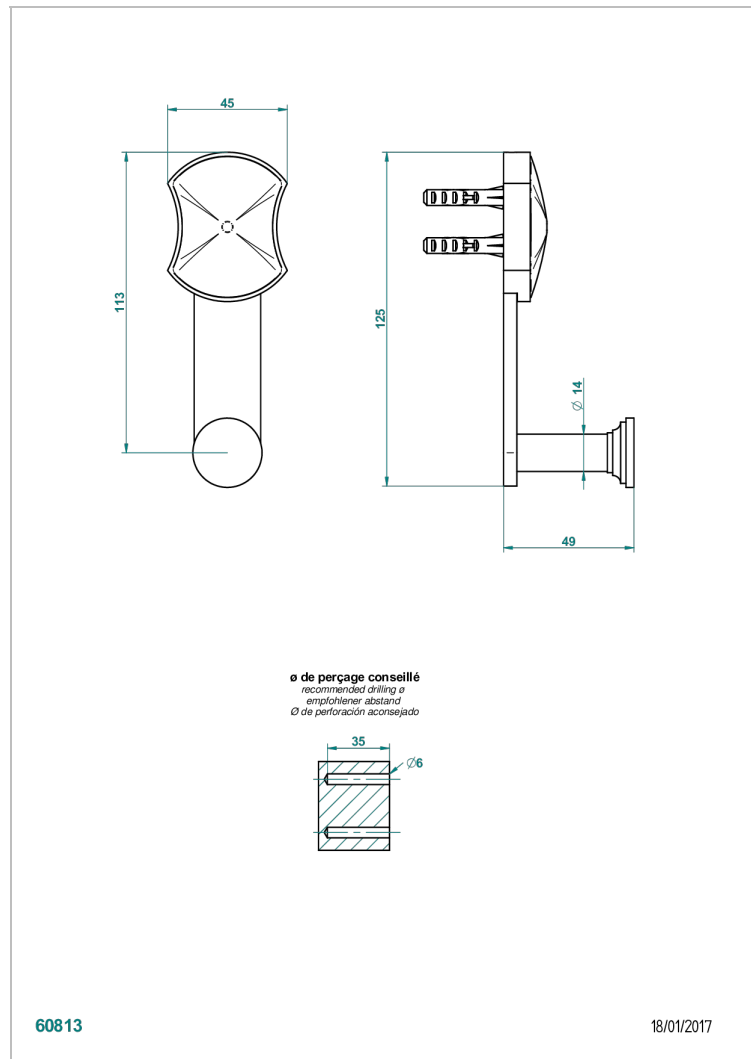

# INFINI WHITE PORCELAIN WITH PLATINUM DECOR

U2E-517

Robe hook

60813

18/01/2017

## CHARACTERISTIC

- Infini White Porcelain with Platinum decor
- Robe hook