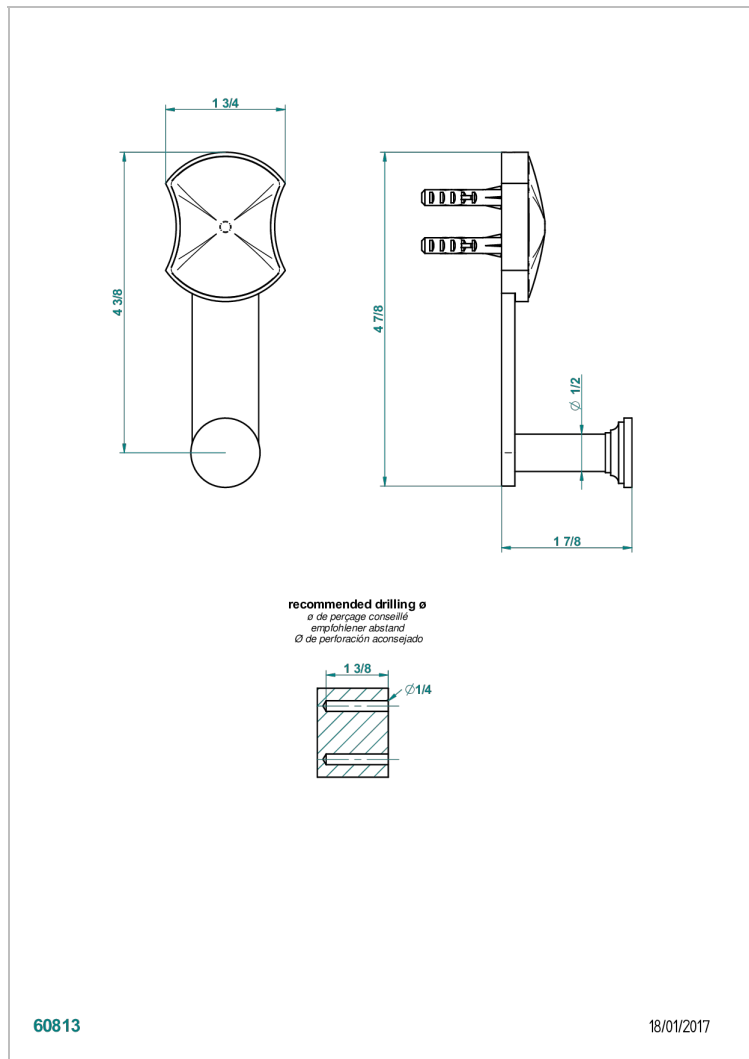

# INFINI WHITE PORCELAIN WITH PLATINUM DECOR

U2E-517

Robe hook

## CHARACTERISTIC

- Infini White Porcelain with Platinum decor
- Robe hook