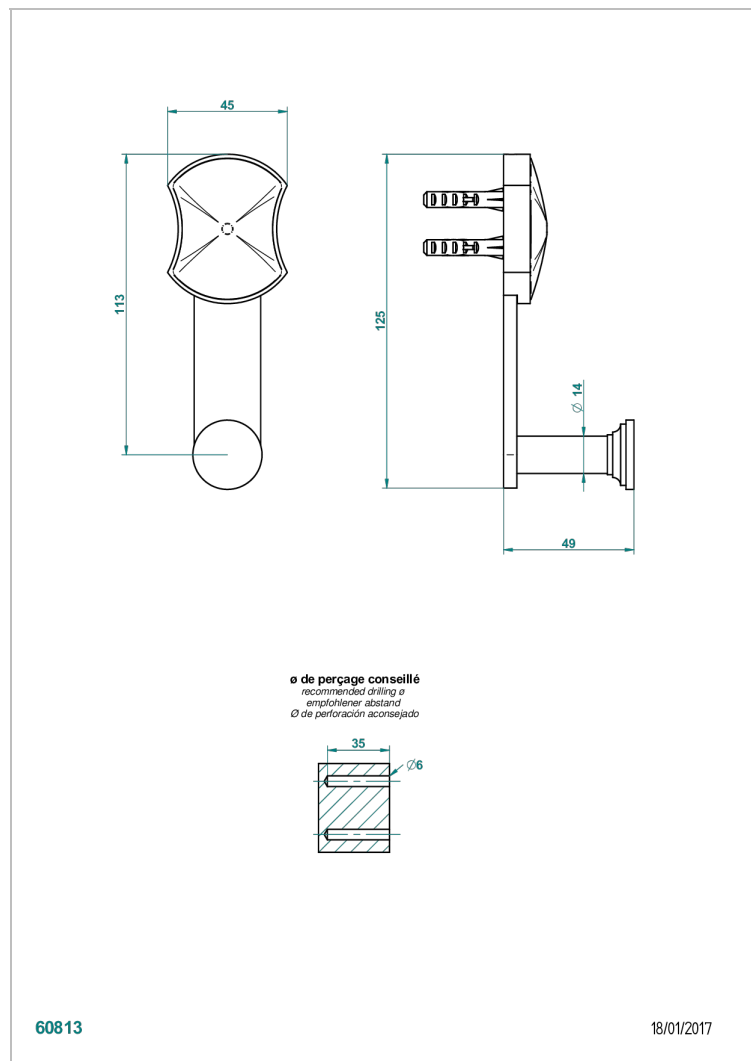

INFINI WHITE PORCELAIN WITH PLATINUM DECOR

U2E-517

Single robe hook

CHARACTERISTIC

- Infini White Porcelain with Platinum decor
- Single robe hook

AVAILABLE FINITIONS

Antique nickel - H28
Black ceram - D30
Blush PVD - H62
Brass color PVD - H49
Brown bronze color PVD - F33
Gold color PVD - H52