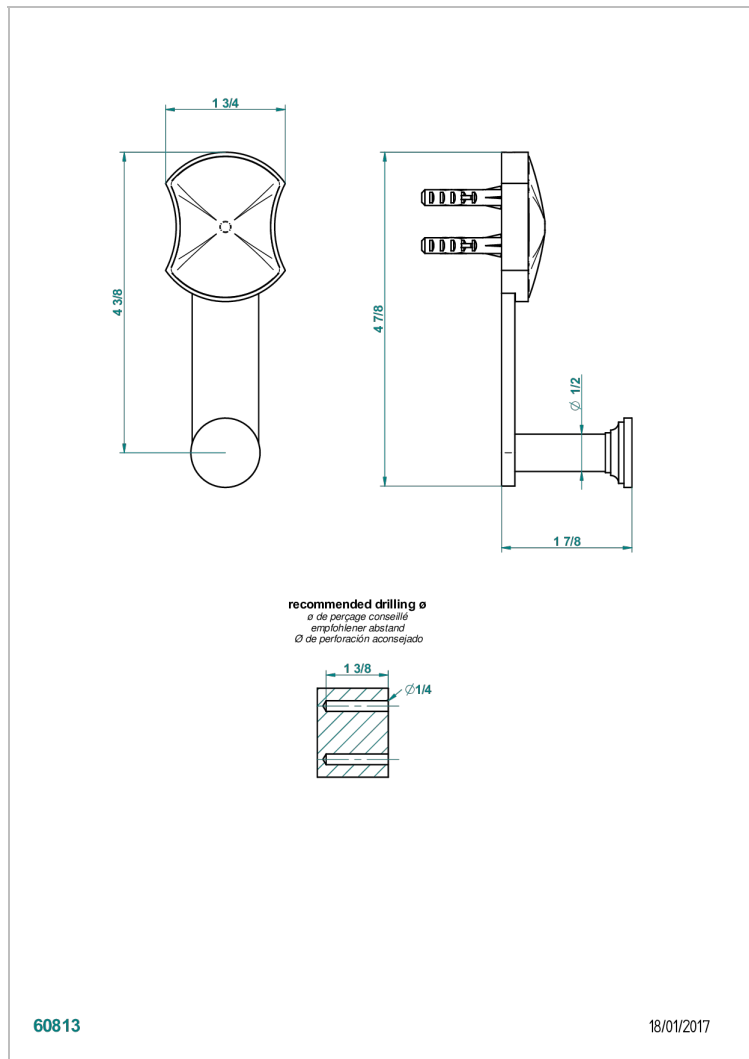

INFINI WHITE PORCELAIN WITH PLATINUM DECOR

U2E-517

Single robe hook

CHARACTERISTIC

- Infini White Porcelain with Platinum decor
- Single robe hook

AVAILABLE FINITIONS

Antique nickel - H28
Black ceram - D30
Blush PVD - H62
Brass color PVD - H49
Brown bronze color PVD - F33
Gold color PVD - H52