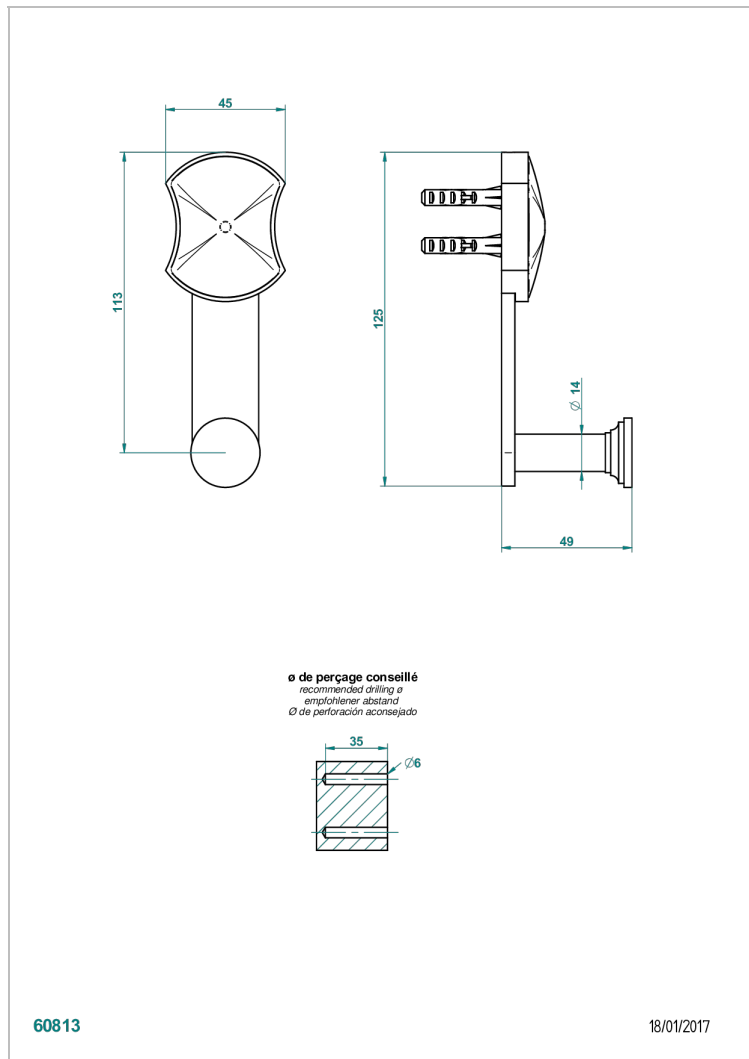

INFINI WHITE PORCELAIN WITH PLATINUM DECOR

U2E-517

Single robe hook

CHARACTERISTIC

- Infini White Porcelain with Platinum decor
- Single robe hook

AVAILABLE FINITIONS

Antique nickel - H28
Black ceram - D30
Blush PVD - H62
Brass color PVD - H49
Brown bronze color PVD - F33
Gold color PVD - H52