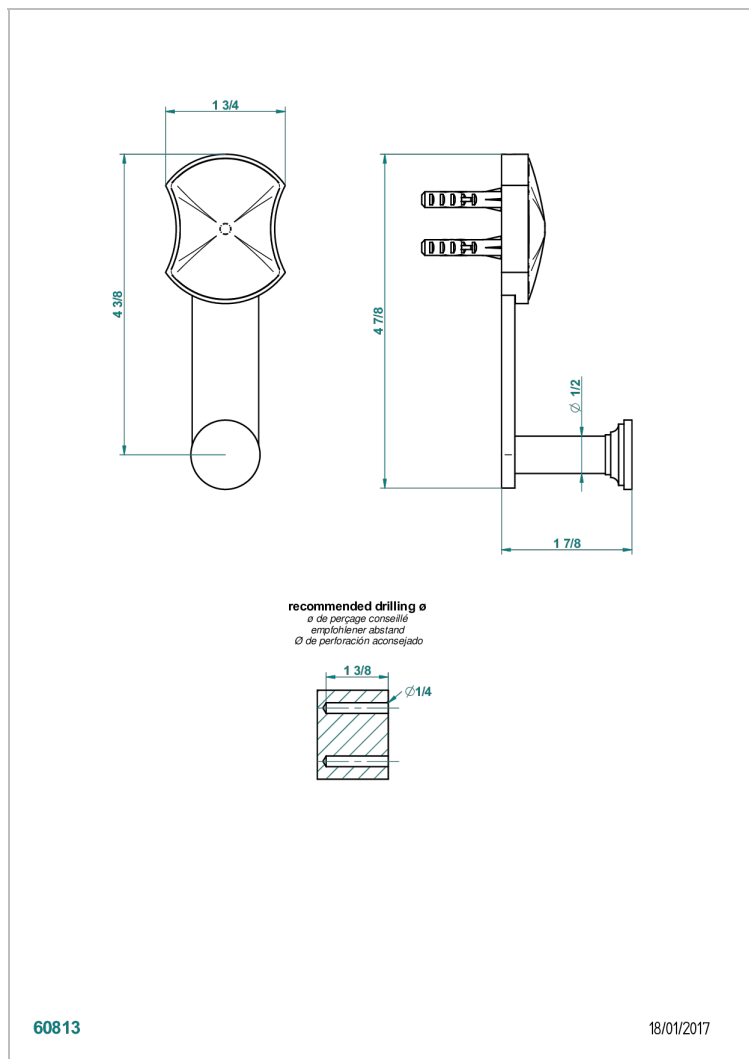

INFINI WHITE PORCELAIN WITH PLATINUM DECOR

U2E-517

Single robe hook

60813

18/01/2017

CHARACTERISTIC

- Infini White Porcelain with Platinum decor
- Single robe hook

AVAILABLE FINITIONS