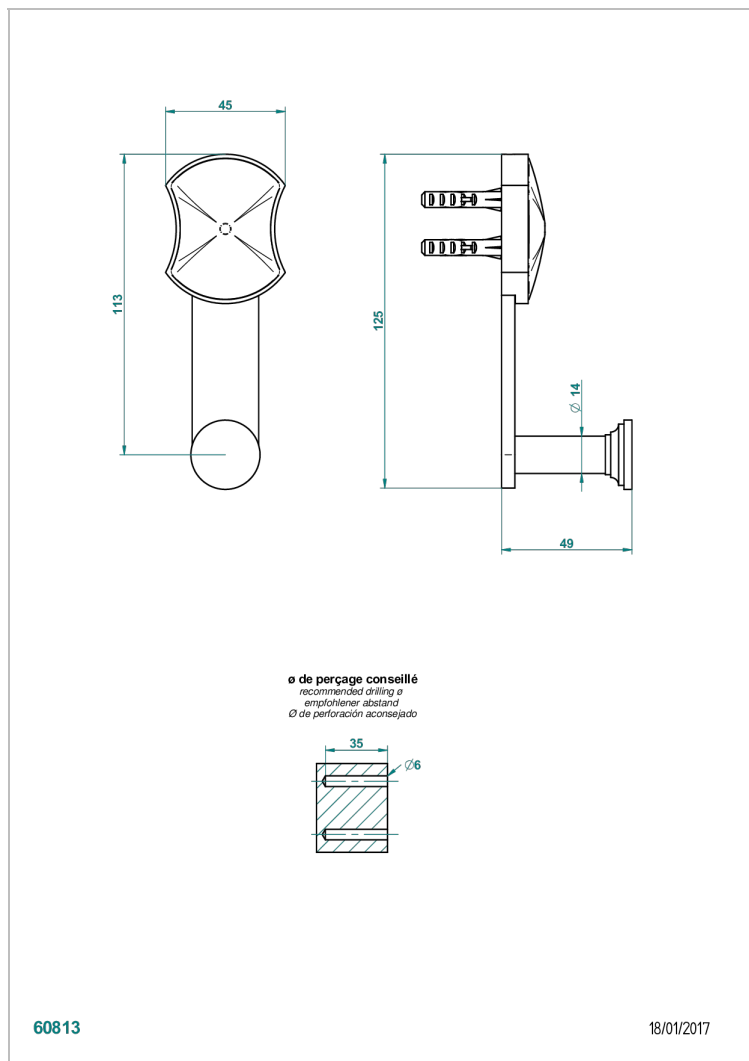

INFINI WHITE PORCELAIN WITH PLATINUM DECOR

U2E-517

Single robe hook

CHARACTERISTIC

- Infini White Porcelain with Platinum decor
- Single robe hook

AVAILABLE FINITIONS

Antique nickel - H28
Black ceram - D30
Blush PVD - H62
Brass color PVD - H49
Brown bronze color PVD - F33
Gold color PVD - H52