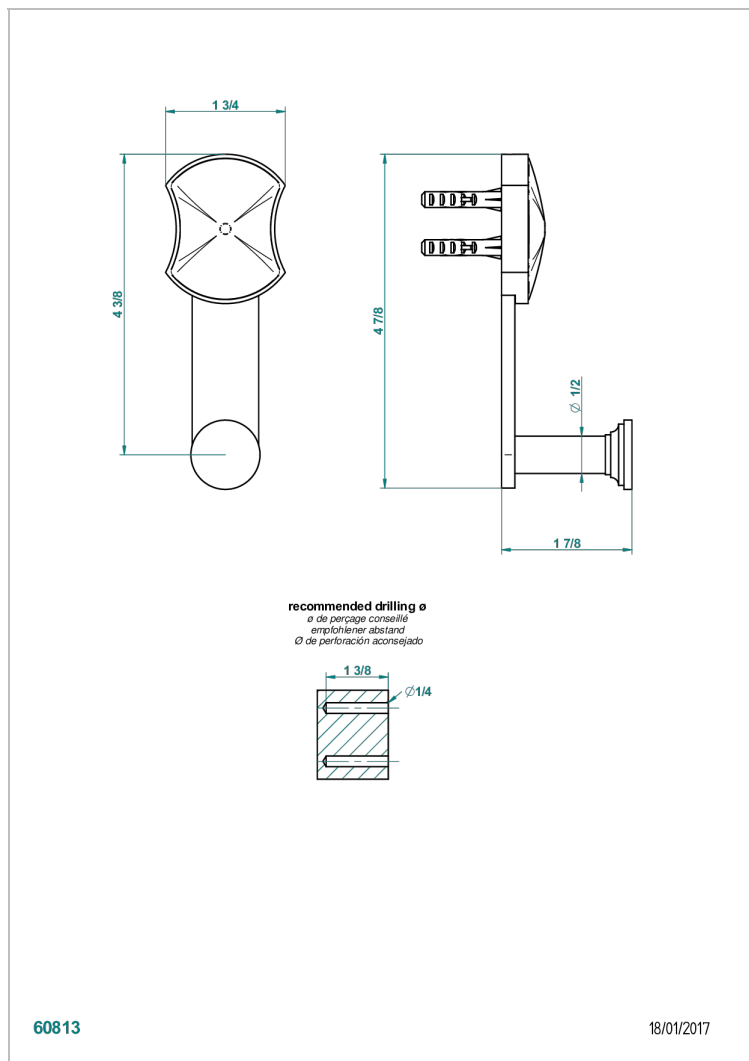

INFINI WHITE PORCELAIN WITH PLATINUM DECOR

U2E-517

Single robe hook

60813

18/01/2017

CHARACTERISTIC

- Infini White Porcelain with Platinum decor
- Single robe hook

AVAILABLE FINITIONS