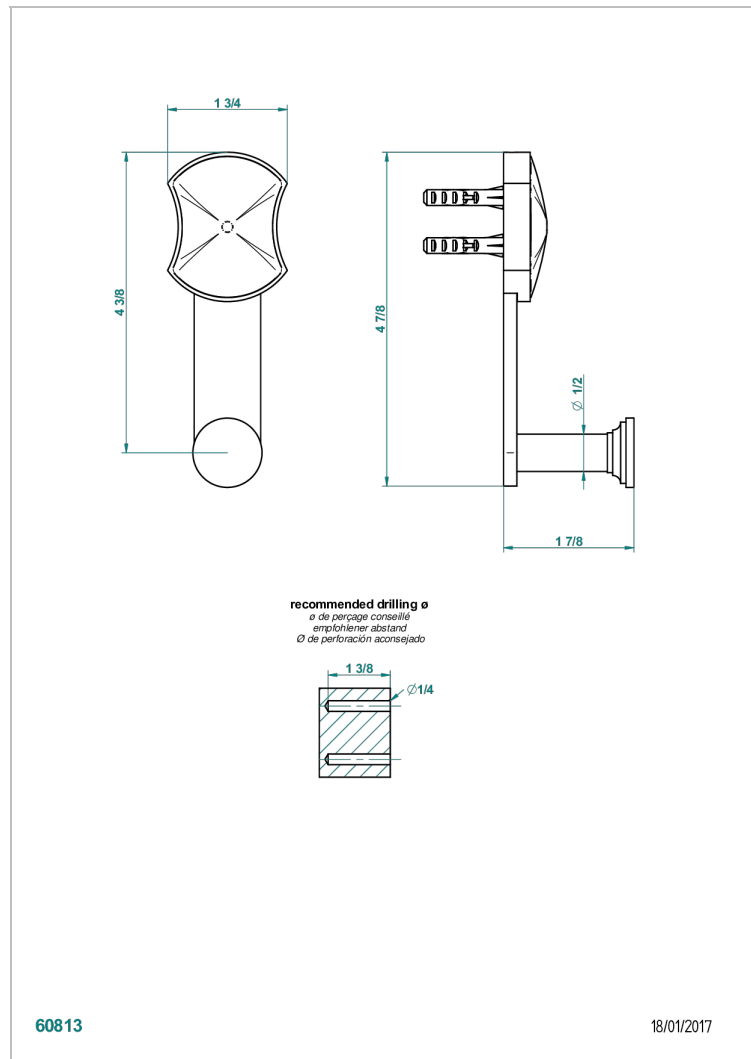

U2D-517

Single robe hook

CHARACTERISTIC

- Infini White Porcelain
- Single robe hook

AVAILABLE FINITIONS

Antique nickel - H28
 Black ceram - D30
 Blush PVD - H62
 Brass color PVD - H49
 Brown bronze color PVD - F33
 Gold color PVD - H52