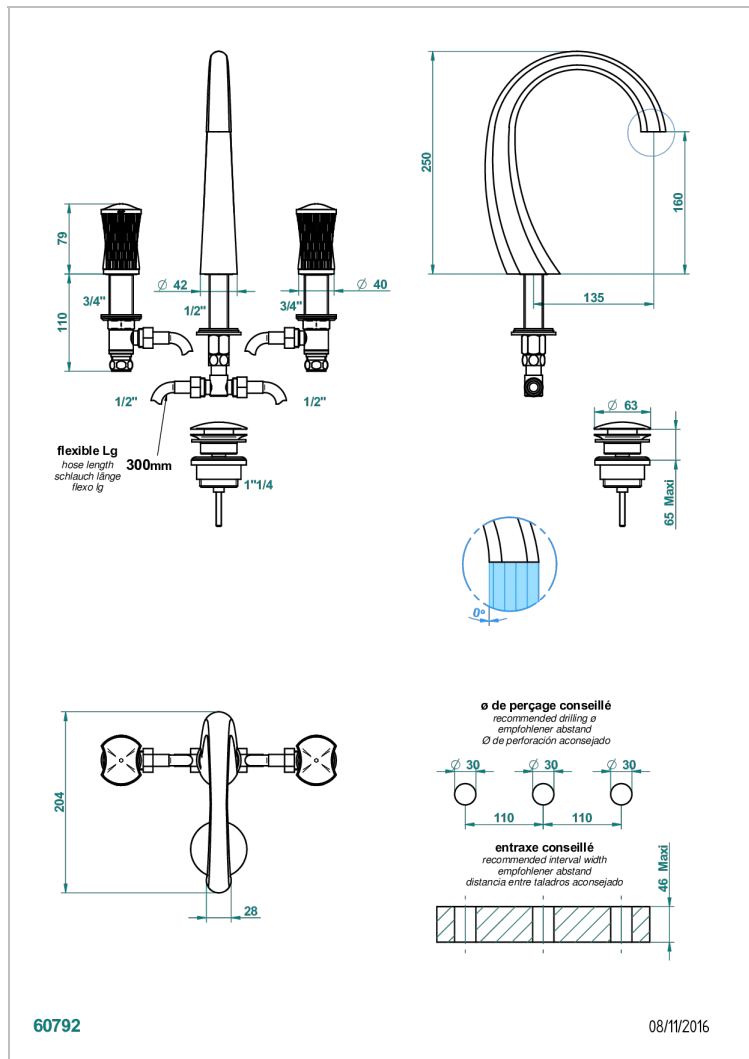

# INFINI WHITE PORCELAIN WITH GOLD DECOR

U2F-151

Rim mounted 3-hole basin mixer with waste

## CHARACTERISTIC

- ACS : 18ACCLY393
- NF : NF EN 200 - IA - Chrome
- SVGW-SSIGE : 1901-6813