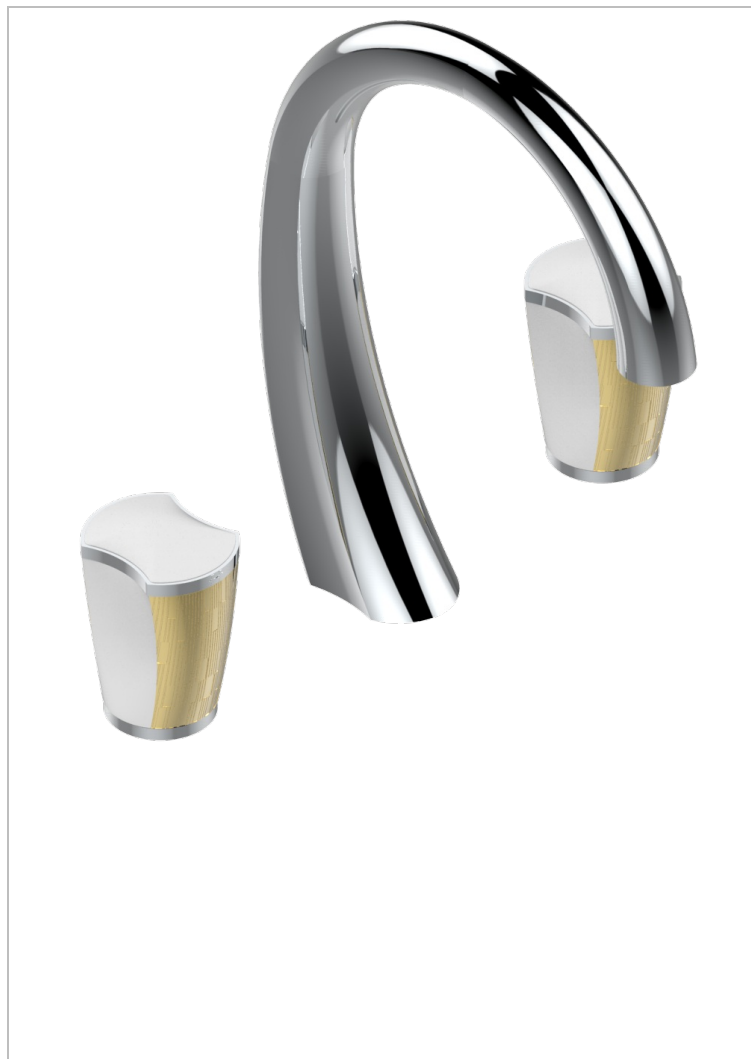

# INFINI WHITE PORCELAIN WITH GOLD DECOR

U2F-151

Rim mounted 3-hole basin mixer with waste

## CHARACTERISTIC

- ACS : 18ACCLY393
- NF : NF EN 200 - IA - Chrome
- SVGW-SSIGE : 1901-6813

## AVAILABLE FINITIONS

Antique nickel - H28  
Black ceram - D30  
Blush PVD - H62  
Brass color PVD - H49  
Brown bronze color PVD - F33  
Gold color PVD - H52

Graphite PVD - H64  
Lacquered light bronze - D01  
Matt Umber PVD - H67  
Matt blush PVD - H60  
Matt brass color PVD - H50  
Matt brown bronze color PVD - F34