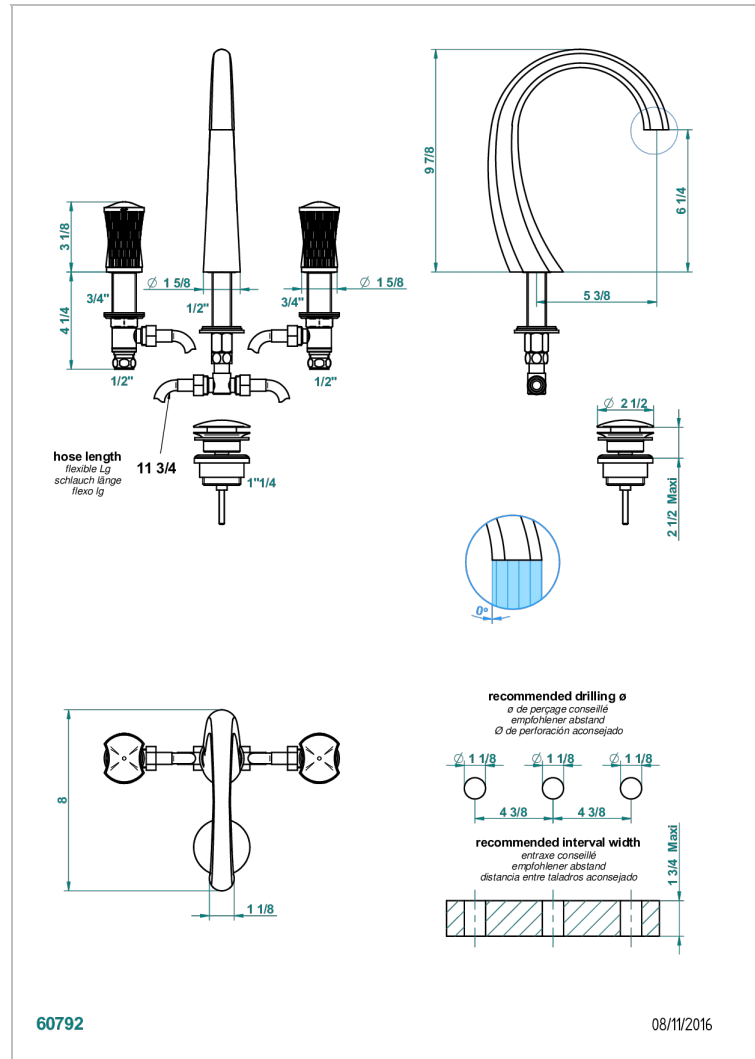

INFINI WHITE PORCELAIN WITH GOLD DECOR

U2F-151

Rim mounted 3-hole basin mixer with waste

CHARACTERISTIC

- ACS : 18ACCLY393
- NF : NF EN 200 - IA - Chrome
- SVGW-SSIGE : 1901-6813

STANDARDS

AVAILABLE FINITIONS