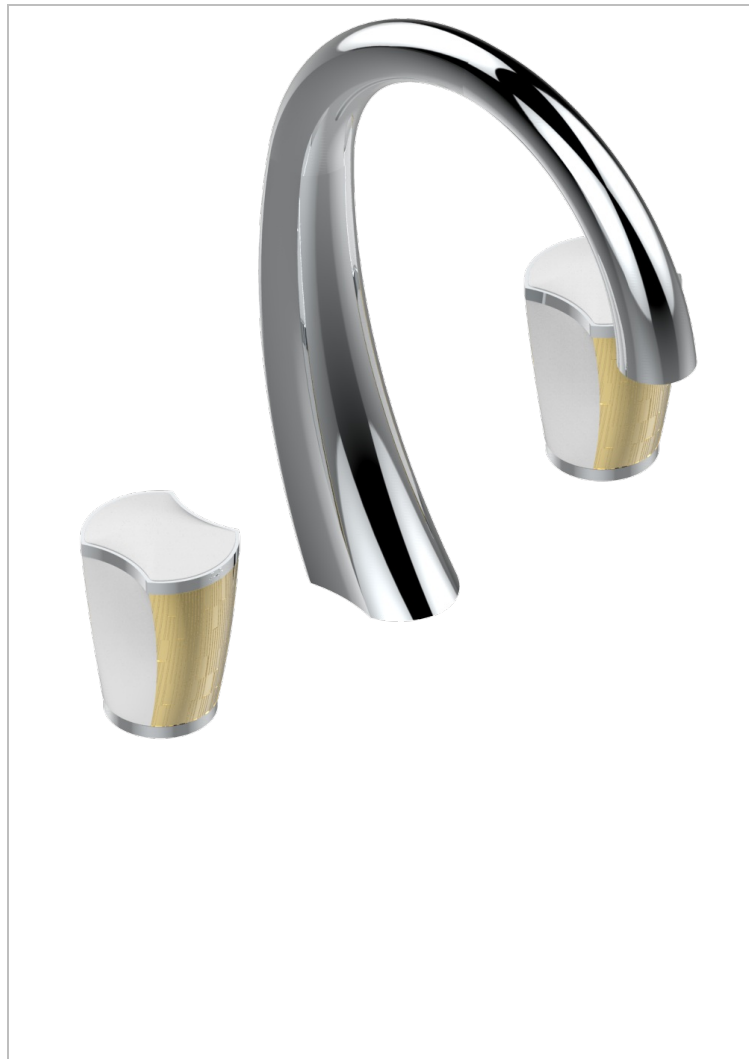

INFINI WHITE PORCELAIN WITH GOLD DECOR

U2F-151

Rim mounted 3-hole basin mixer with waste

CHARACTERISTIC

- ACS : 18ACCLY393
- NF : NF EN 200 - IA - Chrome
- SVGW-SSIGE : 1901-6813

STANDARDS

AVAILABLE FINITIONS

Antique nickel - H28
Black ceram - D30
Blush PVD - H62
Brass color PVD - H49
Brown bronze color PVD - F33
Gold color PVD - H52

Graphite PVD - H64
Lacquered light bronze - D01
Matt Umber PVD - H67
Matt blush PVD - H60
Matt brass color PVD - H50
Matt brown bronze color PVD - F34

Matt chrome - C02
Matt gold - F07
Matt gold color PVD - H53
Matt graphite PVD - H65
Matt nickel (color finish) - C01
Matt nickel color PVD - H56

Nickel color PVD - H55
Polished chrome (color finish) - A02
Polished gold (color finish) - F01
Polished nickel - B01
Soft gold - F30
Soft matt gold - F31

Umber PVD - H66
Varnished matt antique red copper (color finish) - H07