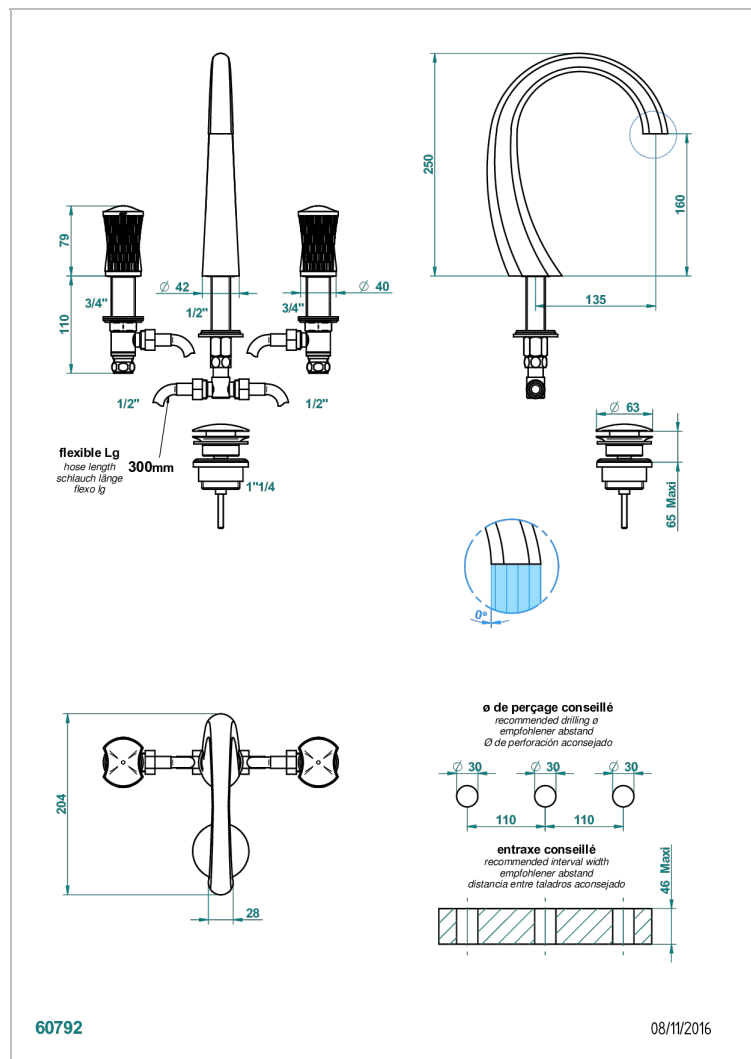

# INFINI WHITE PORCELAIN WITH GOLD DECOR

THG<sup>®</sup>  
PARIS

U2F-151

Rim mounted 3-hole basin mixer with waste

## CHARACTERISTIC

- ACS : 18ACCLY393
- NF : NF EN 200 - IA - Chrome
- SVGW-SSIGE : 1901-6813