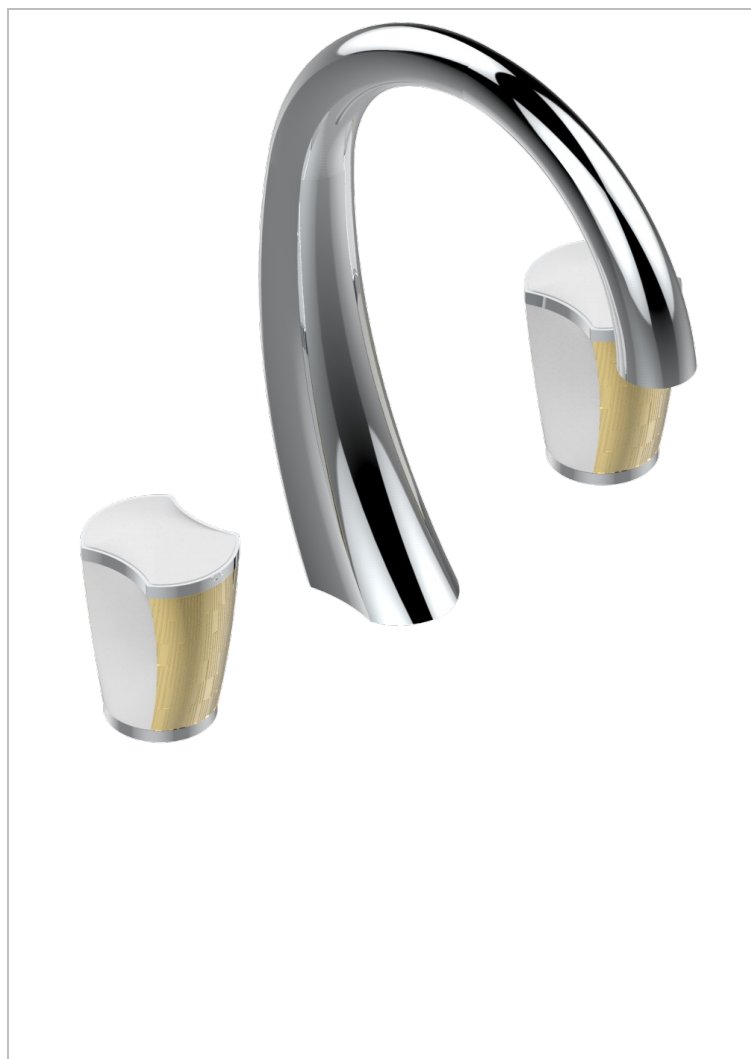

# INFINI WHITE PORCELAIN WITH GOLD DECOR

THG<sup>®</sup>  
PARIS

U2F-151

Rim mounted 3-hole basin mixer with waste

## AVAILABLE FINITIONS

Antique nickel - H28  
Black ceram - D30  
Blush PVD - H62  
Brass color PVD - H49  
Brown bronze color PVD - F33  
Gold color PVD - H52

Graphite PVD - H64  
Lacquered light bronze - D01  
Matt Umber PVD - H67  
Matt blush PVD - H60  
Matt brass color PVD - H50  
Matt brown bronze color PVD - F34