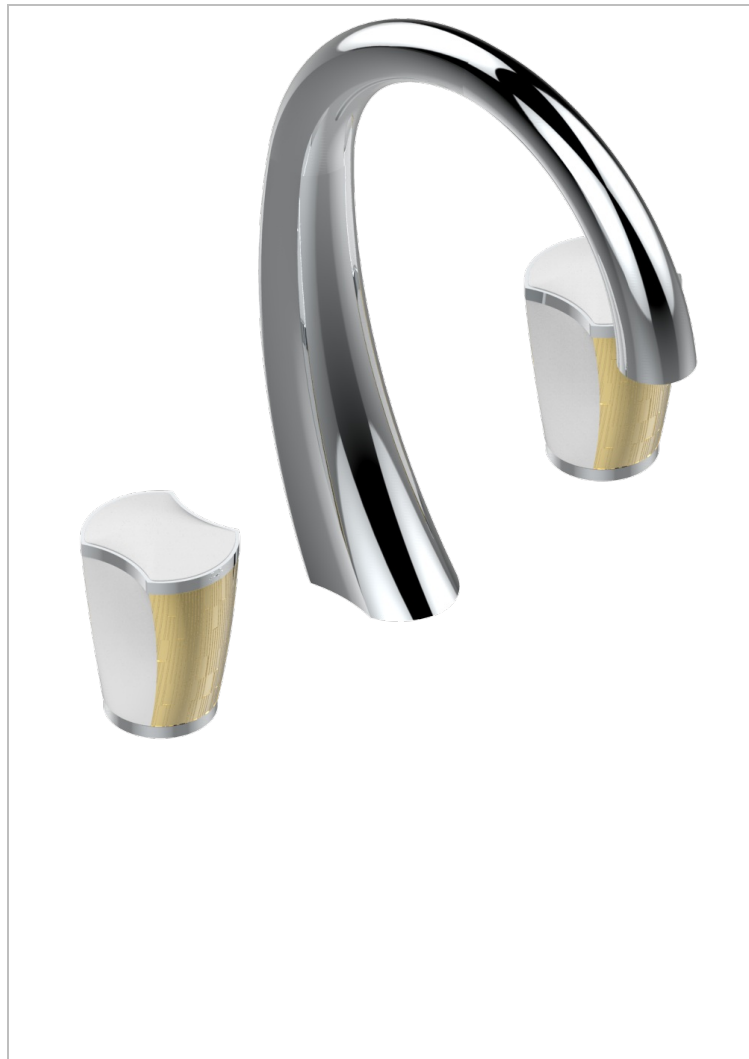

# INFINI WHITE PORCELAIN WITH GOLD DECOR

U2F-151

Rim mounted 3-hole basin mixer with waste

## AVAILABLE FINITIONS

Antique nickel - H28  
Black ceram - D30  
Blush PVD - H62  
Brass color PVD - H49  
Brown bronze color PVD - F33  
Gold color PVD - H52

Graphite PVD - H64  
Lacquered light bronze - D01  
Matt Umber PVD - H67  
Matt blush PVD - H60  
Matt brass color PVD - H50  
Matt brown bronze color PVD - F34