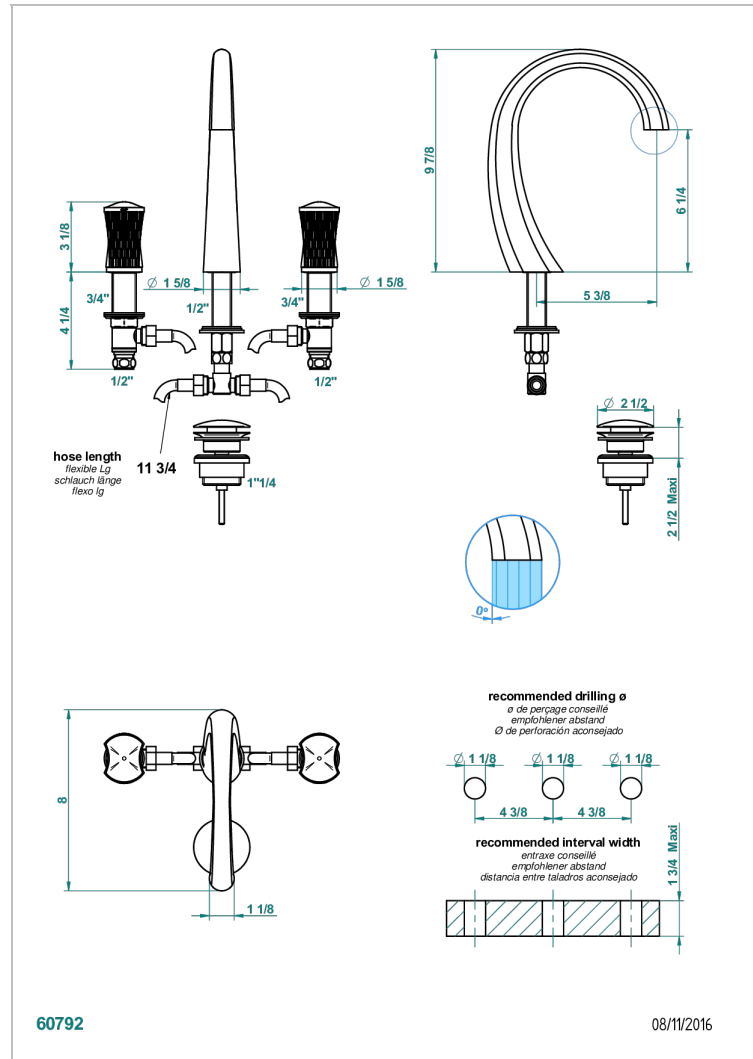

# INFINI WHITE PORCELAIN WITH GOLD DECOR

U2F-151

Rim mounted 3-hole basin mixer with waste

## CHARACTERISTIC

- ACS : 18ACCLY393
- NF : NF EN 200 - IA - Chrome
- SVGW-SSIGE : 1901-6813