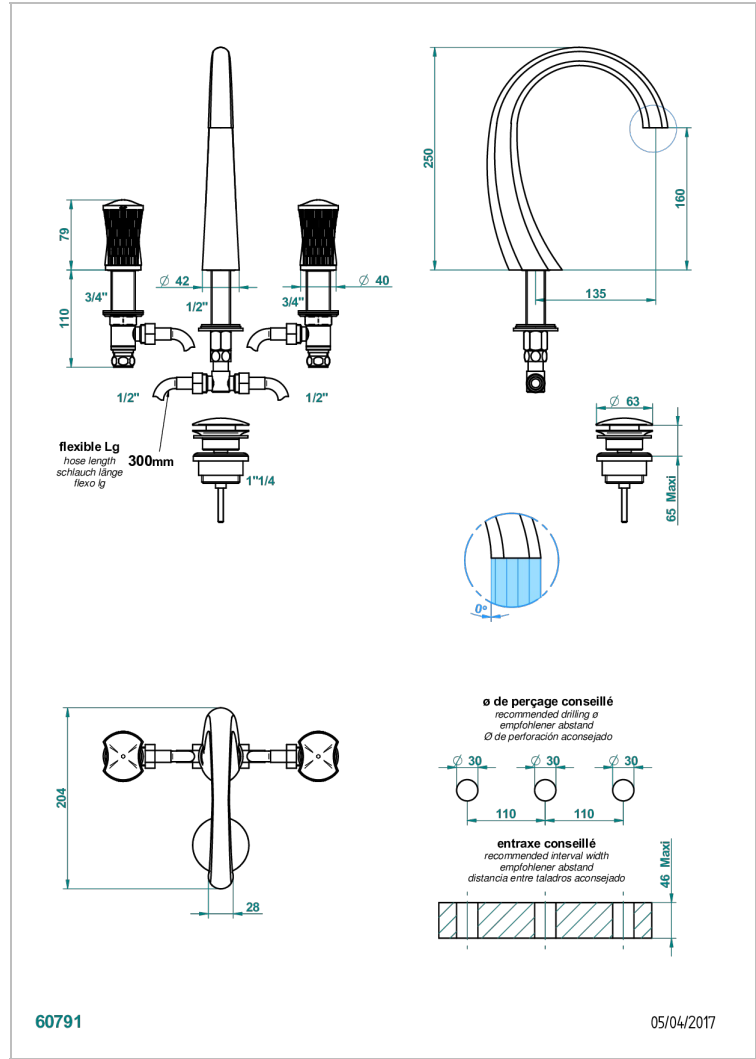

INFINI WHITE PORCELAIN WITH PLATINUM DECOR

U2E-151

Rim mounted 3-hole basin mixer with waste

CHARACTERISTIC

- ACS : 18ACCLY393
- NF : NF EN 200 - IA - Chrome
- SVGW-SSIGE : 1901-6813

STANDARDS

AVAILABLE FINITIONS