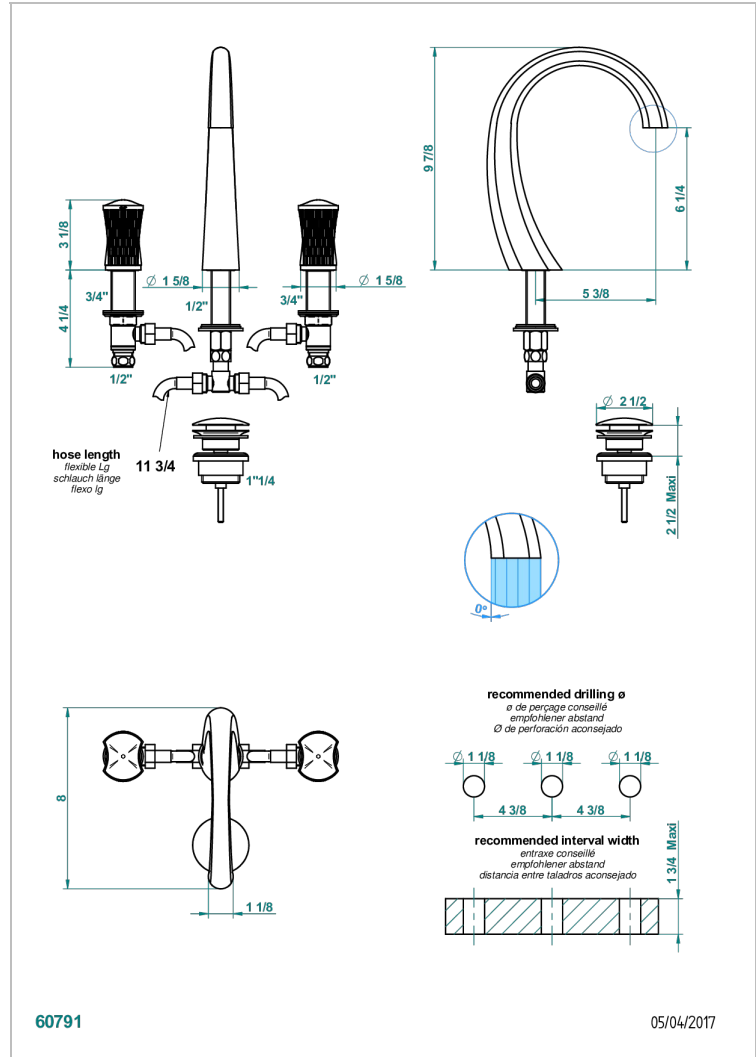

INFINI WHITE PORCELAIN WITH PLATINUM DECOR

U2E-151

Rim mounted 3-hole basin mixer with waste

CHARACTERISTIC

- ACS : 18ACCLY393
- NF : NF EN 200 - IA - Chrome
- SVGW-SSIGE : 1901-6813

STANDARDS

AVAILABLE FINITIONS