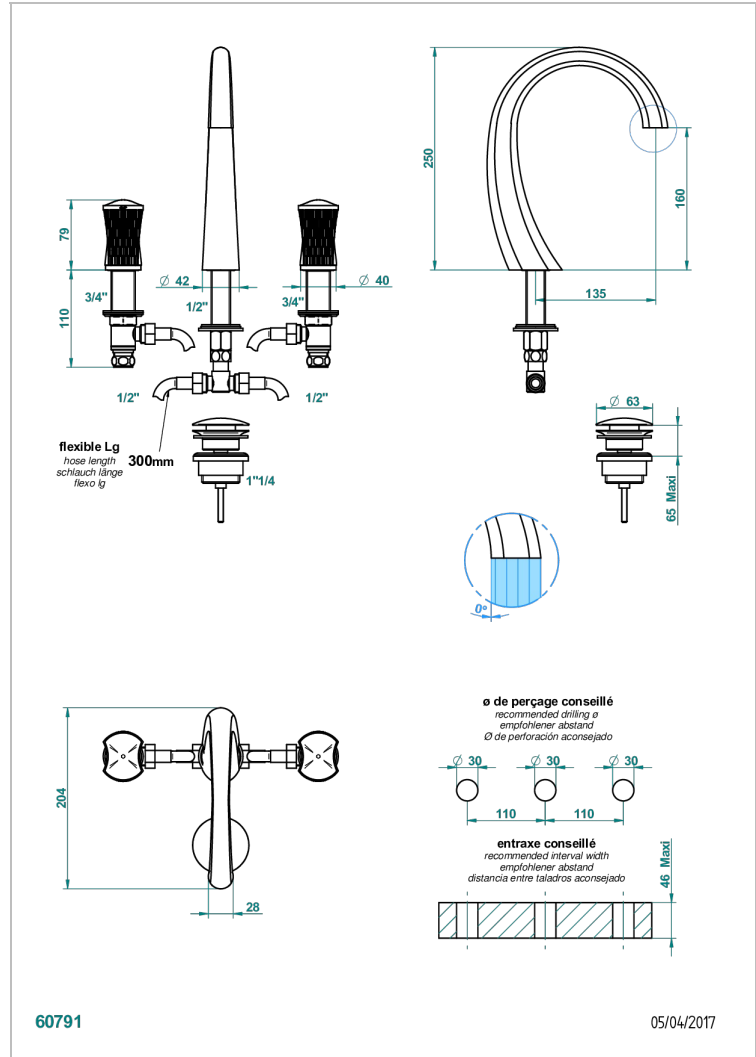

INFINI WHITE PORCELAIN WITH PLATINUM DECOR

U2E-151

Rim mounted 3-hole basin mixer with waste

CHARACTERISTIC

- ACS : 18ACCLY393
- NF : NF EN 200 - IA - Chrome
- SVGW-SSIGE : 1901-6813

STANDARDS

AVAILABLE FINITIONS