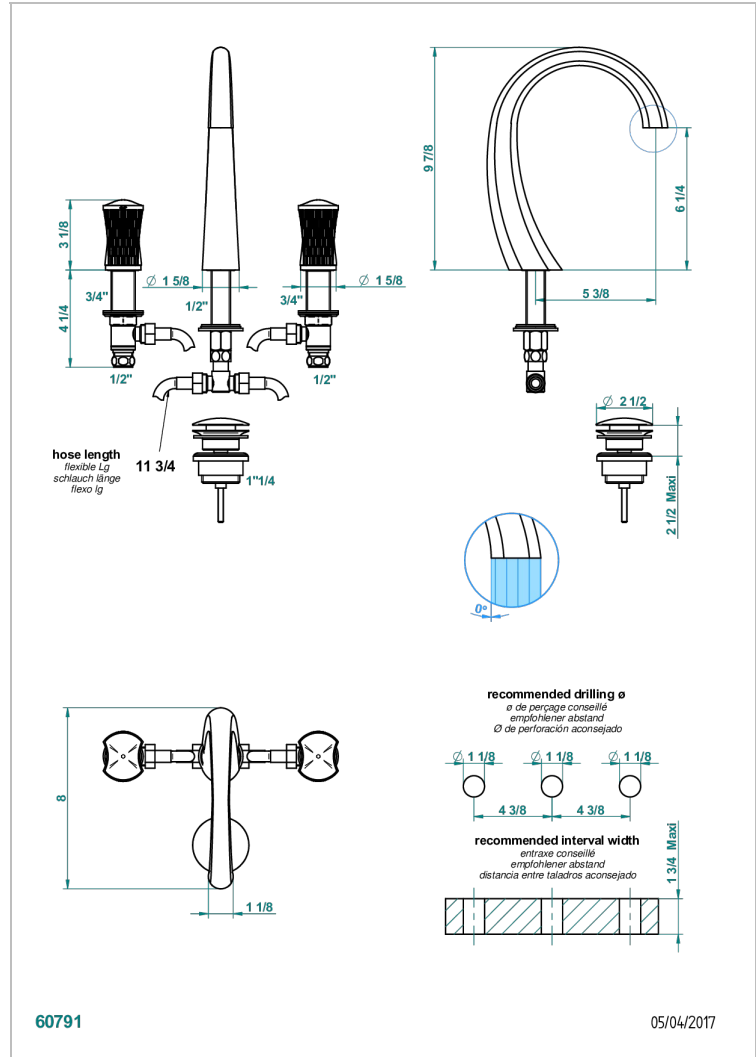

# INFINI WHITE PORCELAIN WITH PLATINUM DECOR

U2E-151

Rim mounted 3-hole basin mixer with waste

## CHARACTERISTIC

- ACS : 18ACCLY393
- NF : NF EN 200 - IA - Chrome
- SVGW-SSIGE : 1901-6813