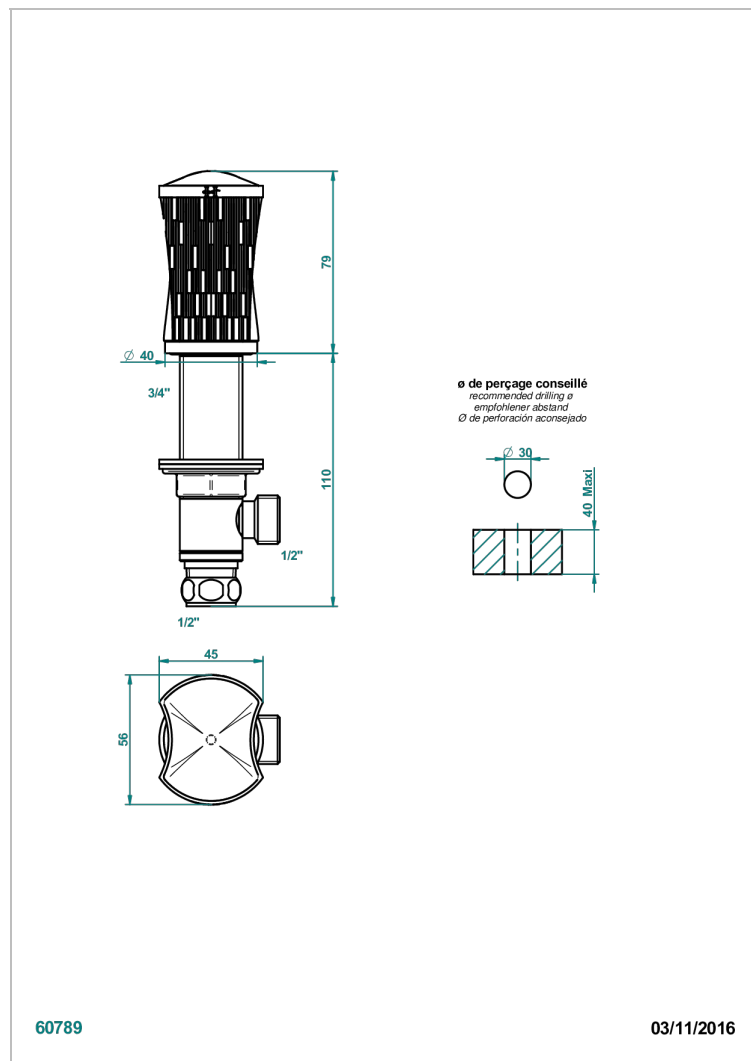

INFINI WHITE PORCELAIN WITH GOLD DECOR

U2F-35

Rim mounted 1/2" valve

60789

03/11/2016

CHARACTERISTIC

- Infini White Porcelain with Gold decor
- Rim mounted 1/2" valve

AVAILABLE FINITIONS