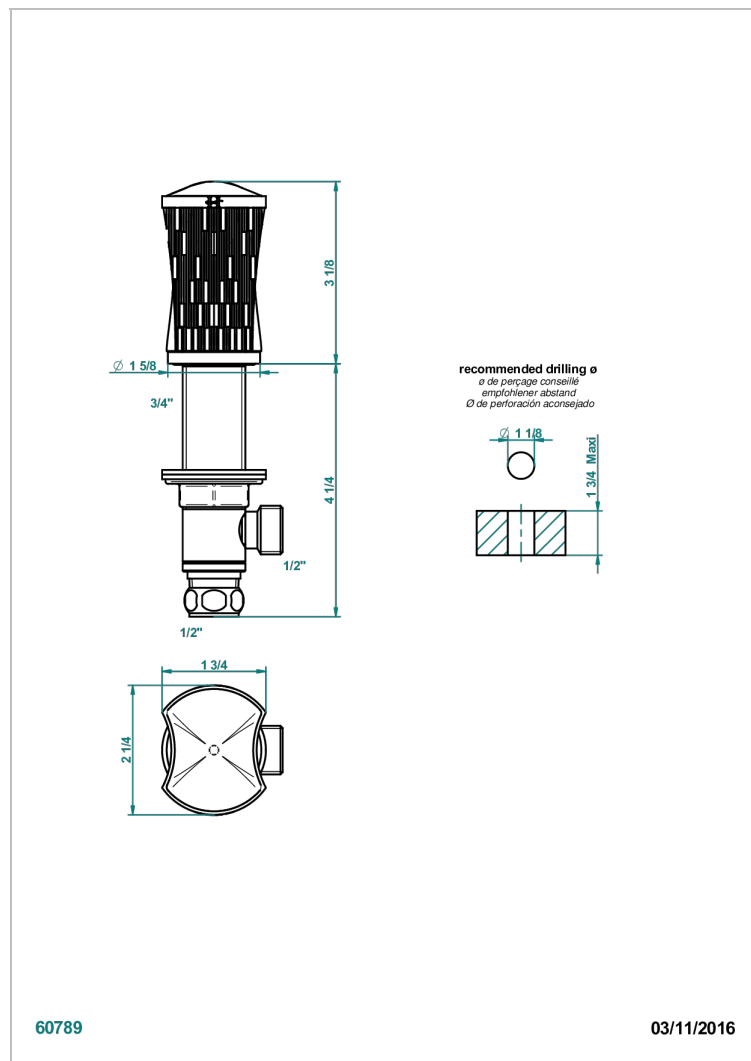

INFINI WHITE PORCELAIN WITH GOLD DECOR

U2F-35

Rim mounted 1/2" valve

CHARACTERISTIC

- Infini White Porcelain with Gold decor
- Rim mounted 1/2" valve

AVAILABLE FINITIONS

Antique nickel - H28
Black ceram - D30
Blush PVD - H62
Brass color PVD - H49
Brown bronze color PVD - F33
Gold color PVD - H52

Nickel color PVD - H55
Polished chrome (color finish) - A02
Polished gold (color finish) - F01
Polished nickel - B01
Soft gold - F30
Soft matt gold - F31

Umber PVD - H66
Varnished matt antique red copper (color finish) - H07