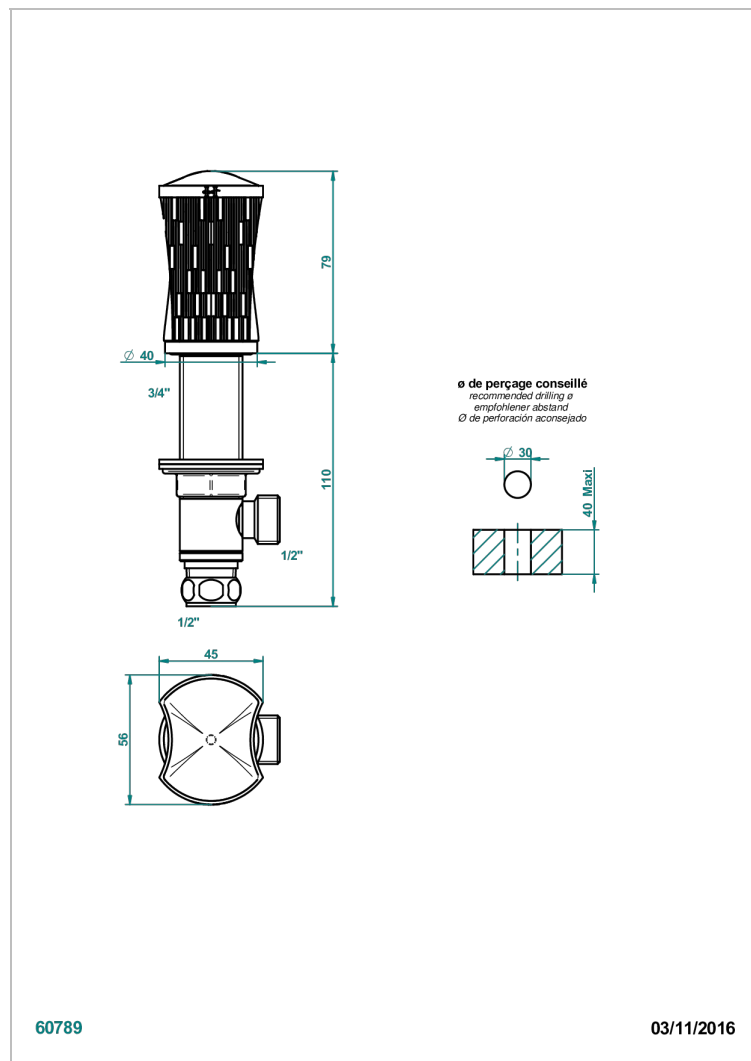

INFINI WHITE PORCELAIN WITH GOLD DECOR

U2F-35

Rim mounted 1/2" valve

CHARACTERISTIC

- Infini White Porcelain with Gold decor
- Rim mounted 1/2" valve

AVAILABLE FINITIONS

Antique nickel - H28
Black ceram - D30
Blush PVD - H62
Brass color PVD - H49
Brown bronze color PVD - F33
Gold color PVD - H52

Nickel color PVD - H55
Polished chrome (color finish) - A02
Polished gold (color finish) - F01
Polished nickel - B01
Soft gold - F30
Soft matt gold - F31

Umber PVD - H66
Varnished matt antique red copper (color finish) - H07