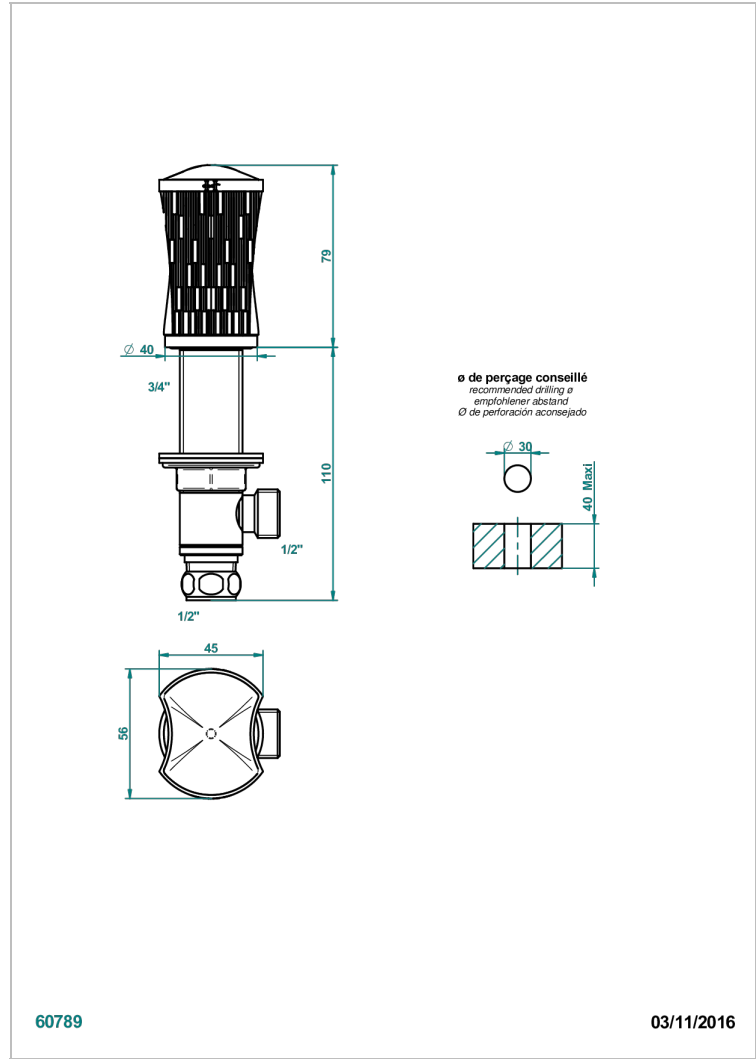

INFINI WHITE PORCELAIN WITH GOLD DECOR

U2F-35

1/2"台式阀

特色

- Infini White Porcelain with Gold decor
- 1/2"台式阀

可选饰面

Black ceram - D30
Blush PVD - H62
Graphite PVD - H64
Matt Umber PVD - H67
Matt blush PVD - H60
Matt graphite PVD - H65