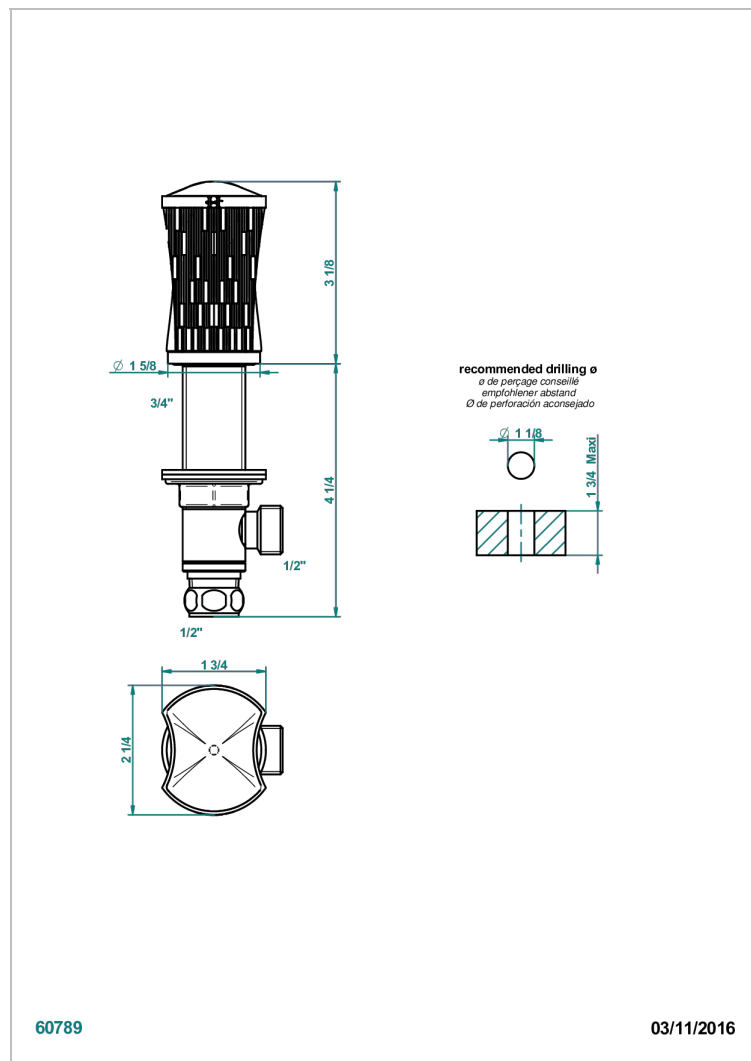

INFINI WHITE PORCELAIN WITH GOLD DECOR

U2F-35

Rim mounted 1/2" valve

CHARACTERISTIC

- Infini White Porcelain with Gold decor
- Rim mounted 1/2" valve

AVAILABLE FINITIONS

Antique nickel - H28
 Black ceram - D30
 Blush PVD - H62
 Brass color PVD - H49
 Brown bronze color PVD - F33
 Gold color PVD - H52

Nickel color PVD - H55
 Polished chrome (color finish) - A02
 Polished gold (color finish) - F01
 Polished nickel - B01
 Soft gold - F30
 Soft matt gold - F31

Umber PVD - H66
 Varnished matt antique red copper
 (color finish) - H07