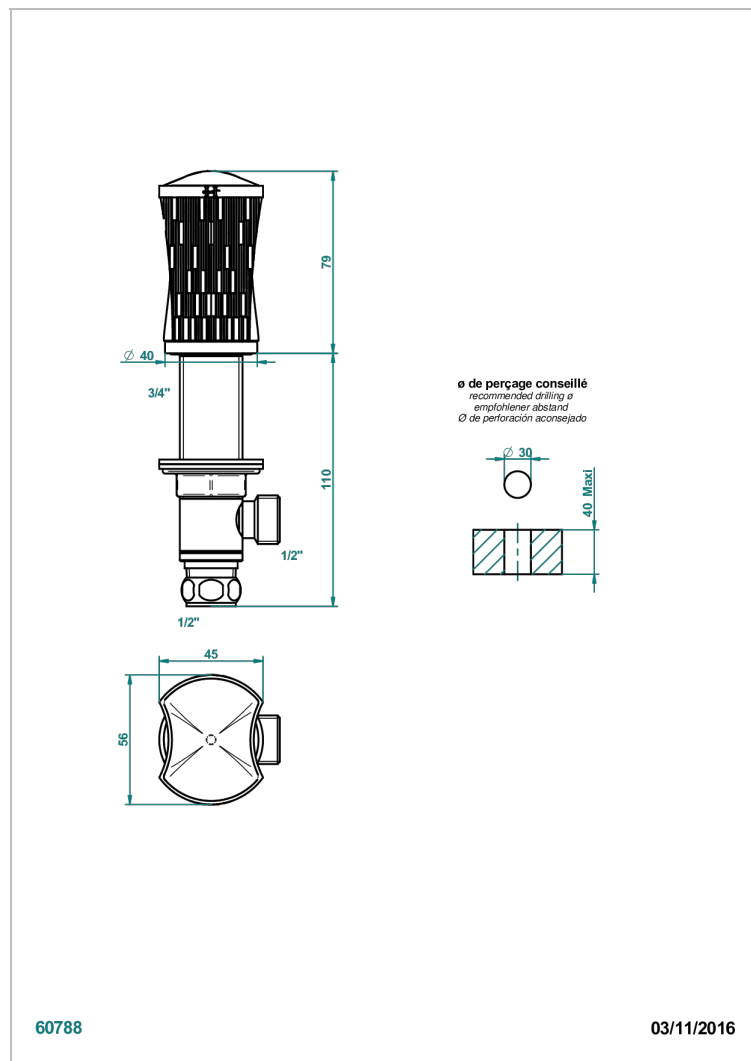

INFINI WHITE PORCELAIN WITH PLATINUM DECOR

U2E-35

Rim mounted 1/2" valve

60788

03/11/2016

CHARACTERISTIC

- Infini White Porcelain with Platinum decor
- Rim mounted 1/2" valve

AVAILABLE FINITIONS