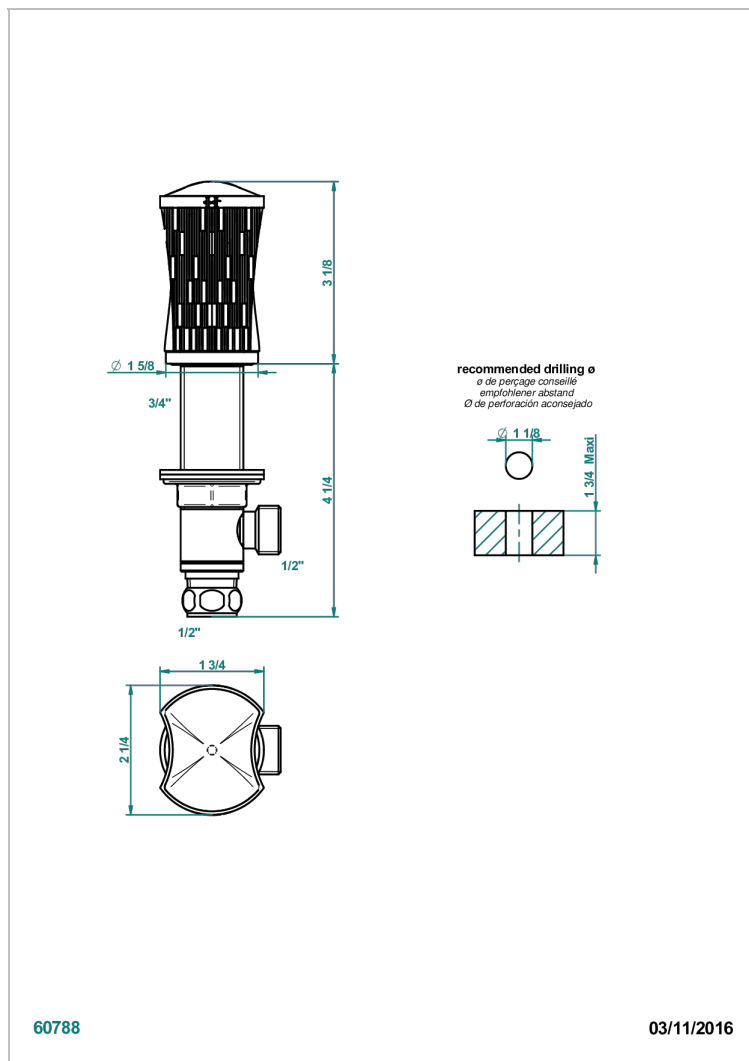

INFINI WHITE PORCELAIN WITH PLATINUM DECOR

U2E-35

Rim mounted 1/2" valve

60788

03/11/2016

CHARACTERISTIC

- Infini White Porcelain with Platinum decor
- Rim mounted 1/2" valve

AVAILABLE FINITIONS