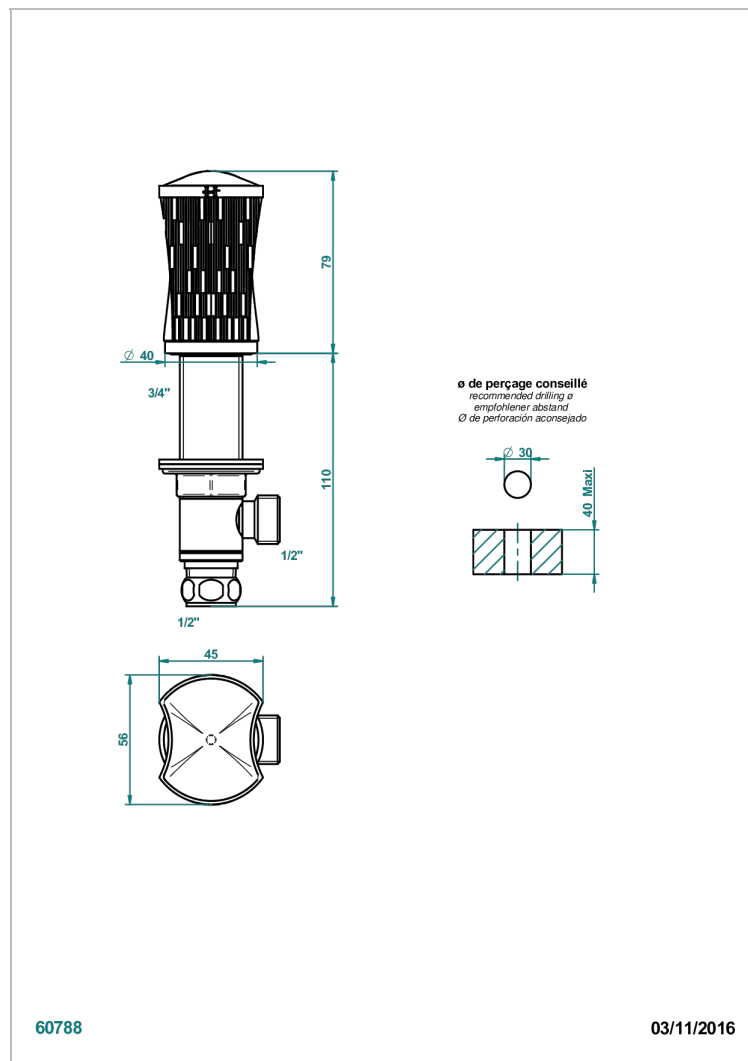

INFINI WHITE PORCELAIN WITH PLATINUM DECOR

U2E-35

Rim mounted 1/2" valve

CHARACTERISTIC

- Infini White Porcelain with Platinum decor
- Rim mounted 1/2" valve

AVAILABLE FINITIONS

Antique nickel - H28
Black ceram - D30
Blush PVD - H62
Brass color PVD - H49
Brown bronze color PVD - F33
Gold color PVD - H52

Nickel color PVD - H55
Polished chrome (color finish) - A02
Polished gold (color finish) - F01
Polished nickel - B01
Soft gold - F30
Soft matt gold - F31

Umber PVD - H66
Varnished matt antique red copper (color finish) - H07